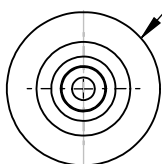

**Double Action Seat Complete  
0015A**

Seat Top  
Wooden 0015  
Carbon 0015AA  
Sizes: 185, 230, 280 & 300mm

Wheel (40.5mm Dia)  
0020A

D/A Chassis  
0016  
0017

D/A Seat Axle  
0018E

D/A Collar  
0018C

D/A Seat Horn  
0021

**D/A Seat Axle Complete  
0018A**

**Double Action Wheel  
Martinoli  
0020A**

40.5mm dia,

**Seat Chassis  
(165, 185 or 2 units to make up  
280mm Wheel Centres)  
0017**

**Seat Chassis  
(230mm Wheel Centres)  
0016**