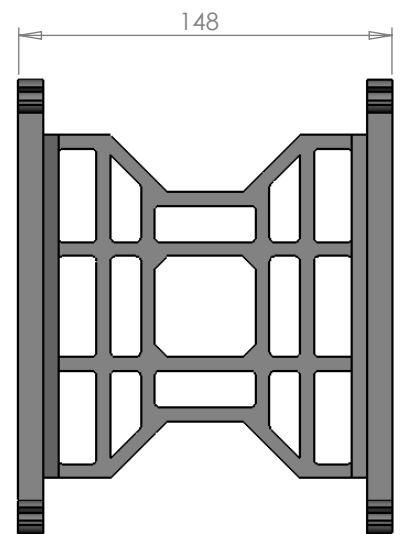

**Double Action Seat Complete  
0015A**

Seat Top  
Wooden 0015  
Carbon 0015AA  
Sizes: 185, 230, 280 & 300mm

Wheel (40.5mm Dia)  
0020A

D/A Chassis  
0016  
0017

D/A Seat Axle  
0018E

D/A Collar  
0018C

D/A Seat Horn  
0021

**D/A Seat Axle Complete  
0018A**

**Double Action Wheel  
Martinoli  
0020A**

40.5mm dia,

**Seat Chassis  
(165, 185 or 2 units to make up  
280mm Wheel Centres)  
0017**

**Seat Chassis  
(230mm Wheel Centres)  
0016**