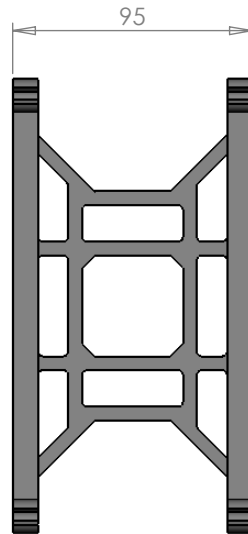

**Double Action Seat Complete  
0015A**

Seat Top  
Wooden 0015  
Carbon 0015AA  
Sizes: 185, 230, 280 & 300mm

Wheel (40.5mm Dia)  
0020A

D/A Chassis  
0016  
0017

D/A Seat Axle  
0018E

D/A Collar  
0018C

D/A Seat Horn  
0021

**D/A Seat Axle Complete  
0018A**

**Double Action Wheel  
Martinoli  
0020A**

40.5mm dia,

**Seat Chassis  
(165, 185 or 2 units to make up  
280mm Wheel Centres)  
0017**

**Seat Chassis  
(230mm Wheel Centres)  
0016**