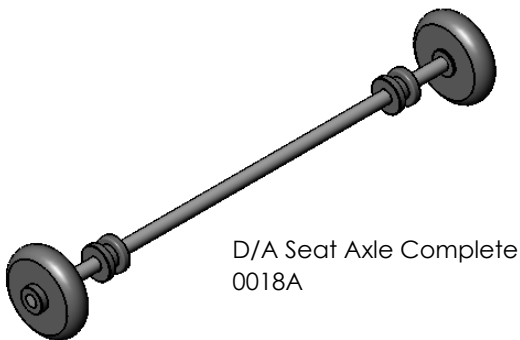

**Double Action Seat Complete  
0015A**

Seat Top  
Wooden 0015  
Carbon 0015AA  
Sizes: 185, 230, 280 & 300mm

Wheel (40.5mm Dia)  
0020A

D/A Chassis  
0016  
0017

D/A Seat Axle  
0018E

D/A Collar  
0018C

D/A Seat Horn  
0021

**D/A Seat Axle Complete  
0018A**

**Double Action Wheel  
Martinoli  
0020A**

40.5mm dia,

**Seat Chassis  
(165, 185 or 2 units to make up  
280mm Wheel Centres)  
0017**

**Seat Chassis  
(230mm Wheel Centres)  
0016**