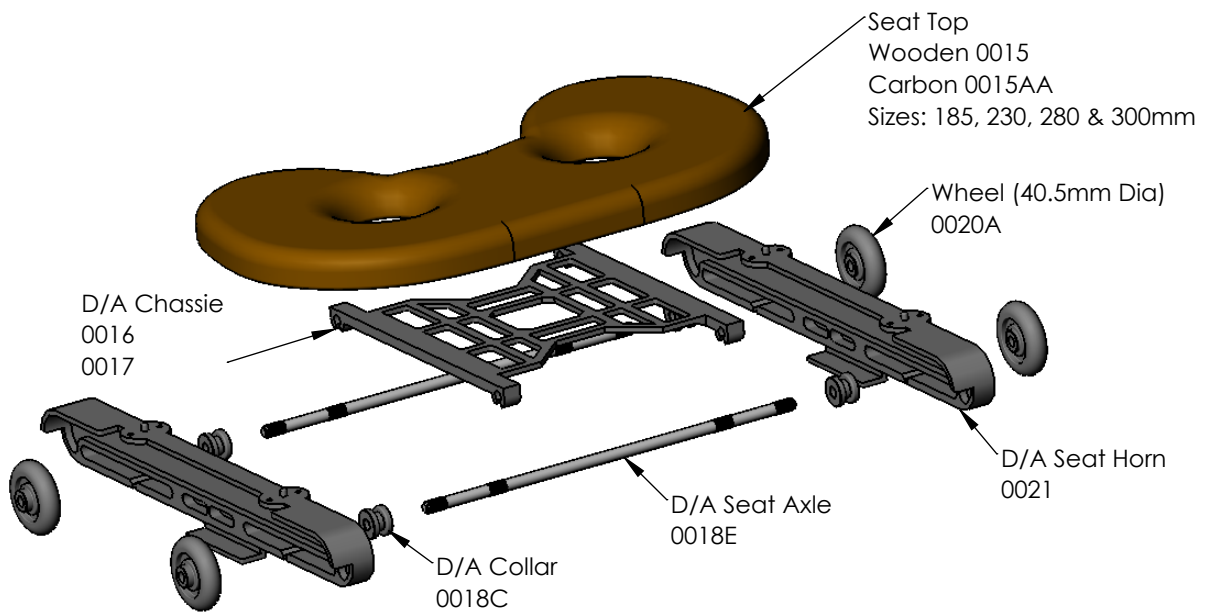

**Double Action Seat Complete  
0015A**

Seat Top  
Wooden 0015  
Carbon 0015AA  
Sizes: 185, 230, 280 & 300mm

Wheel (40.5mm Dia)  
0020A

D/A Chassis  
0016  
0017

D/A Seat Axle  
0018E

D/A Collar  
0018C

D/A Seat Horn  
0021

**D/A Seat Axle Complete  
0018A**

**Double Action Wheel  
Martinoli  
0020A**

40.5mm dia,

**Seat Chassis  
(165, 185 or 2 units to make up  
280mm Wheel Centres)  
0017**

**Seat Chassis  
(230mm Wheel Centres)  
0016**