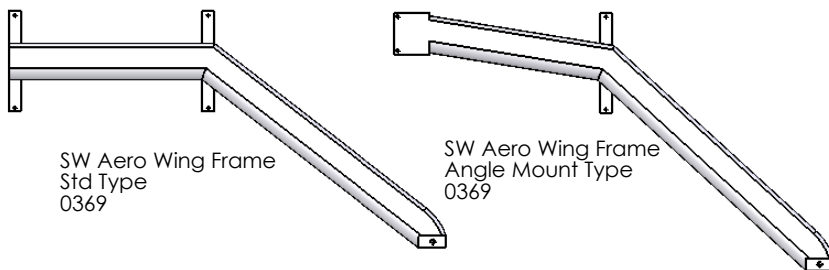

SC Aero Wing 2006A Frame
0368

M6 X 30mm Pan Hd Screw
0328G

SC Pitching Bushes
0104

SC Oarlock Axle Complete
0305

SC Oarlock Complete
0103

C

D

SC Aero Wing Frame
0368

Anodising
Per frame
0317D

Standard Scull Aero Wing Rigger

**Sculling Aero Wing Rigger Sets
Type: Standard**

- 0380 Aero Wing Single Scull
- 0381 Aero Wing Double Scull
- 0382 Aero Wing Quad Scull
- 0383 Aero Wing Coxed Quad Scull

SW Aero Wing Frame
Std Type
0369

SW Aero Wing Frame
Angle Mount Type
0369

**Sweep Aero Wing Rigger Sets
Type: Standard**

- 0385 Aero Wing Coxless Pair
- 0386 Aero Wing Coxed Four
- 0387 Aero Wing Coxless Four
- 0388 Aero Wing Eight