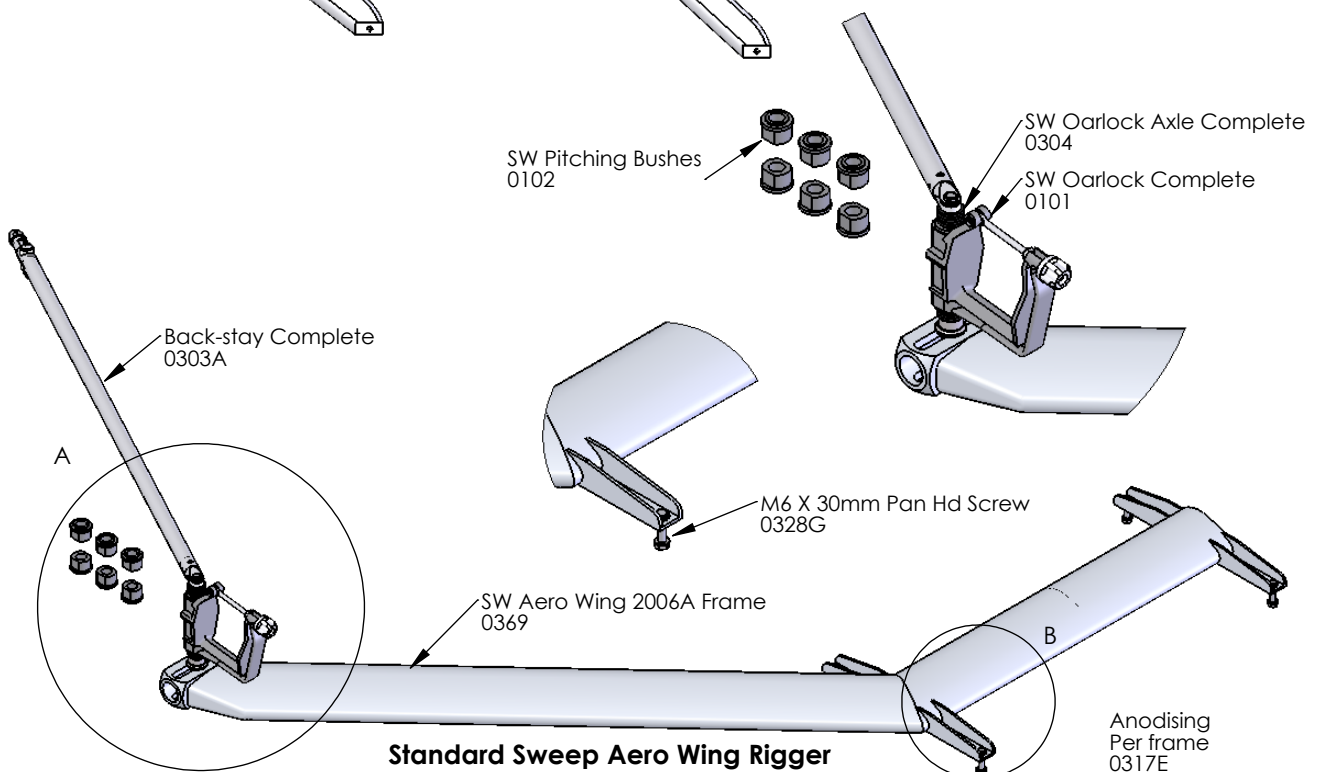

Anodising
Per frame
0317D

Standard Scull Aero Wing Rigger

**Sculling Aero Wing Rigger Sets
Type: Standard**

- 0380 Aero Wing Single Scull
- 0381 Aero Wing Double Scull
- 0382 Aero Wing Quad Scull
- 0383 Aero Wing Coxed Quad Scull

SW Aero Wing Frame
Std Type
0369

SW Aero Wing Frame
Angle Mount Type
0369

**Sweep Aero Wing Rigger Sets
Type: Standard**

- 0385 Aero Wing Coxless Pair
- 0386 Aero Wing Coxed Four
- 0387 Aero Wing Coxless Four
- 0388 Aero Wing Eight