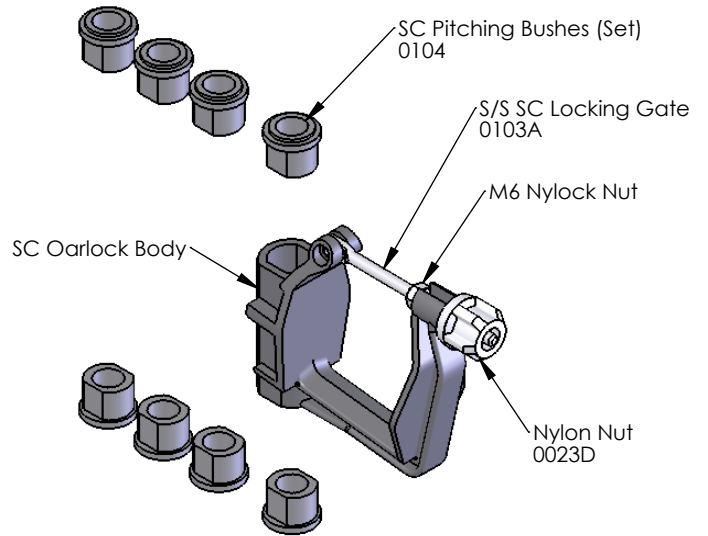

**Sculling Riggers Complete
SMART Type
0348**

Sculling Rigger Sets Complete:

- 0421 1X SMART Single Scull
- 0423 2X SMART Double Scull
- 0425 4X SMART Quad Scull
- 0433 4X+ SMART Coxed Quad Scull
- 0435 8X+ SMART Octerscull

Anodising
Per frame
0317B

**Sculling SMART Yoke Complete
0345A**

**Sculling Oarlock (Croker) Complete
(Other names; Gate or Swivel)
0103**

**Hull Protection Plates Set
0311**