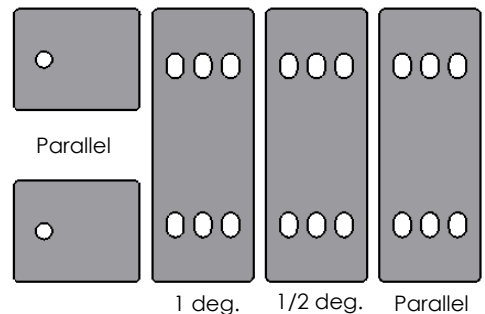

**Sculling Riggers Complete
SMART Type
0348**

Sculling Rigger Sets Complete:

- 0421 1X SMART Single Scull
- 0423 2X SMART Double Scull
- 0425 4X SMART Quad Scull
- 0433 4X+ SMART Coxed Quad Scull
- 0435 8X+ SMART Octerscull

Anodising
Per frame
0317B

**Sculling SMART Yoke Complete
0345A**

**Sculling Oarlock (Croker) Complete
(Other names; Gate or Swivel)
0103**

**Hull Protection Plates Set
0311**