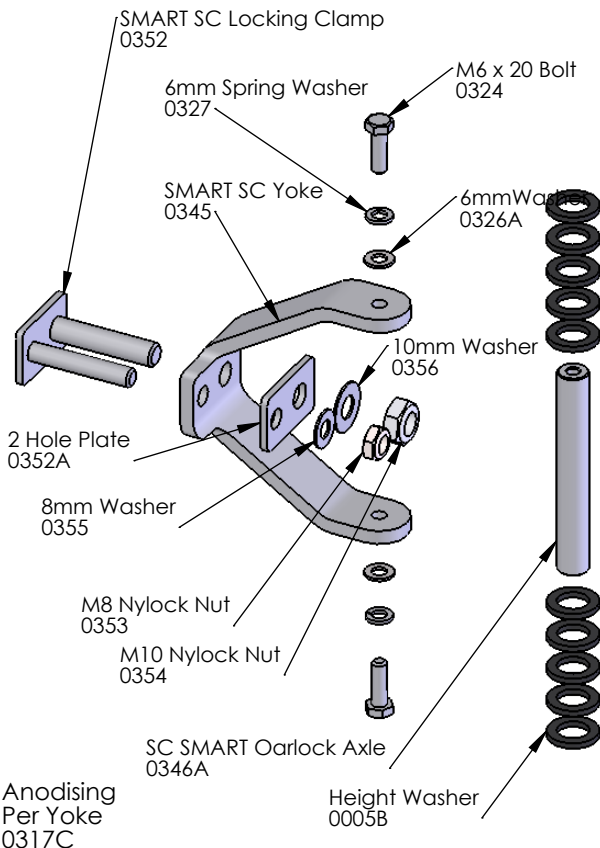

**Sculling Riggers Complete
SMART Type
0348**

Sculling Rigger Sets Complete:

- 0421 1X SMART Single Scull
- 0423 2X SMART Double Scull
- 0425 4X SMART Quad Scull
- 0433 4X+ SMART Coxed Quad Scull
- 0435 8X+ SMART Octerscull

Anodising
Per frame
0317B

**Sculling SMART Yoke Complete
0345A**

**Sculling Oarlock (Croker) Complete
(Other names; Gate or Swivel)
0103**

**Hull Protection Plates Set
0311**