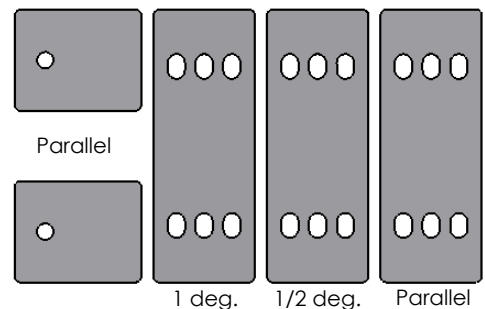

**Sweep Rigger Sets Complete:**

- 0427 2- SMART Coxless Pair
- 0429 4+ SMART Coxed Four
- 0430 4- SMART Coxless Four
- 0431 8+ SMART Eight

**Sweep Rigger Complete SMART Type 0347**

Anodising Per frame 0317B

Anodising Per Yoke 0317C

**Sweep SMART Yoke Complete 0345A**

Height Washer 0005B

**Sweep Oarlock (Croker) Complete (Other names; Gate or Swivel) 0101**

**Hull Protection Plates Set 0311**