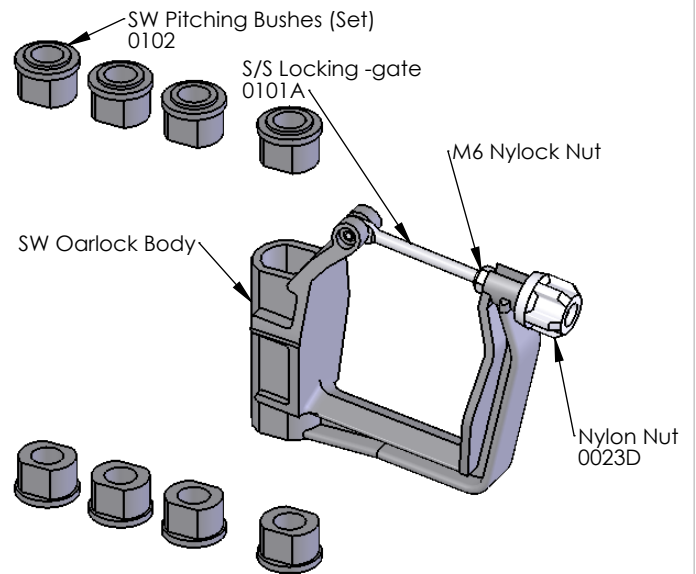

**Sweep Rigger Sets Complete:**

- 0427 2- SMART Coxless Pair
- 0429 4+ SMART Coxed Four
- 0430 4- SMART Coxless Four
- 0431 8+ SMART Eight

**Sweep Rigger Complete SMART Type 0347**

Anodising Per frame 0317B

Anodising Per Yoke 0317C

**Sweep SMART Yoke Complete 0345A**

Height Washer 0005B

**Sweep Oarlock (Croker) Complete (Other names; Gate or Swivel) 0101**

**Hull Protection Plates Set 0311**