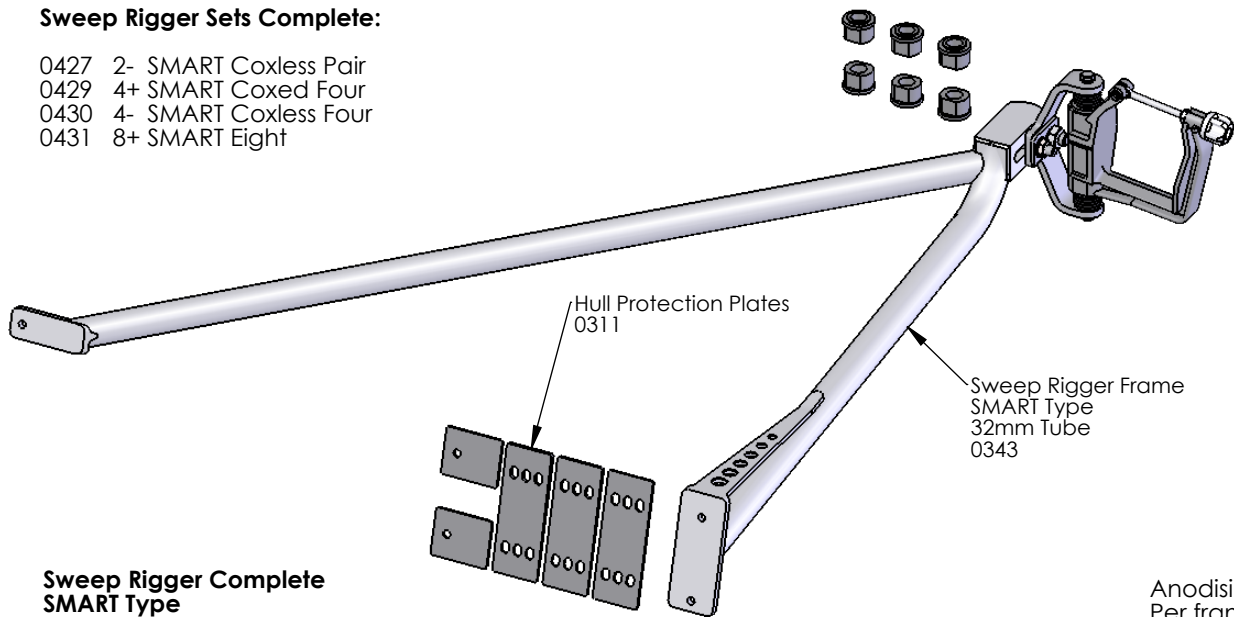

**Sweep Rigger Sets Complete:**

- 0427 2- SMART Coxless Pair
- 0429 4+ SMART Coxed Four
- 0430 4- SMART Coxless Four
- 0431 8+ SMART Eight

**Sweep Rigger Complete SMART Type 0347**

Anodising Per frame 0317B

Anodising Per Yoke 0317C

**Sweep SMART Yoke Complete 0345A**

Height Washer 0005B

**Sweep Oarlock (Croker) Complete (Other names; Gate or Swivel) 0101**

**Hull Protection Plates Set 0311**