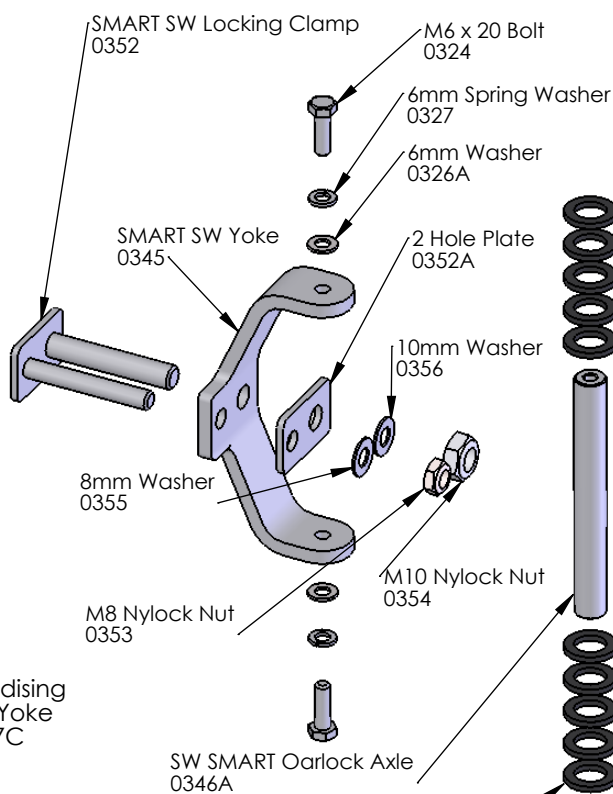

**Sweep Rigger Sets Complete:**

- 0427 2- SMART Coxless Pair
- 0429 4+ SMART Coxed Four
- 0430 4- SMART Coxless Four
- 0431 8+ SMART Eight

**Sweep Rigger Complete SMART Type 0347**

Anodising Per frame 0317B

Anodising Per Yoke 0317C

**Sweep SMART Yoke Complete 0345A**

Height Washer 0005B

**Sweep Oarlock (Croker) Complete (Other names; Gate or Swivel) 0101**

**Hull Protection Plates Set 0311**