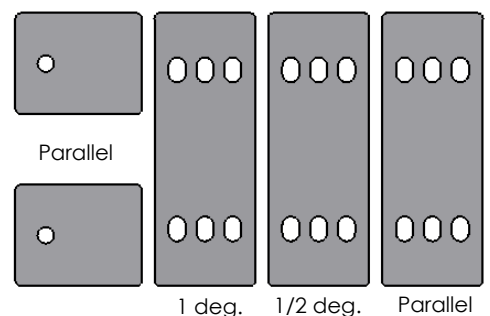

**Sculling Rigger Sets Complete**

- 0401 1X Standard Single Scull
- 0403 2X Standard Double Scull
- 0405 4X Standard Quad Scull
- 0417 4X+ Standard Coxed Quad
- 0413 8X+ Standard Sculling Rig.

**Sculling Standard Oarlock Axle Assembly Complete 0305**

**Sculling Oarlock (Croker) Complete (Other names; Gate or Swivel) 0103**

**Hull Protection Plates Set 0311**