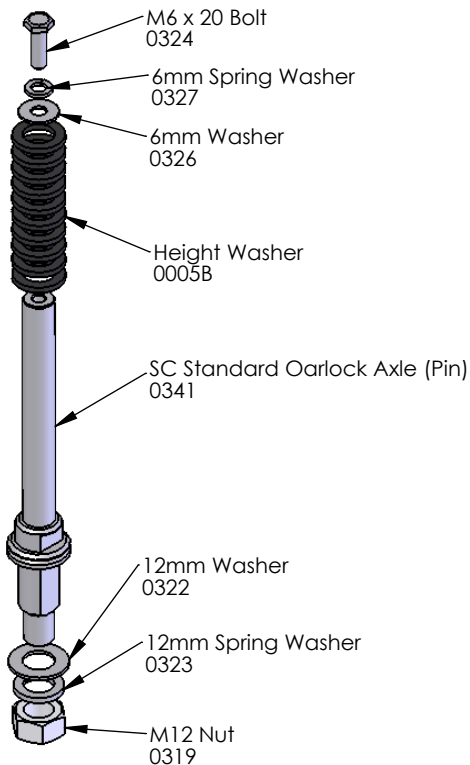

**Sculling Rigger Sets Complete**

- 0401 1X Standard Single Scull
- 0403 2X Standard Double Scull
- 0405 4X Standard Quad Scull
- 0417 4X+ Standard Coxed Quad
- 0413 8X+ Standard Sculling Rig.

**Sculling Standard Oarlock Axle Assembly Complete 0305**

**Sculling Oarlock (Croker) Complete (Other names; Gate or Swivel) 0103**

**Hull Protection Plates Set 0311**