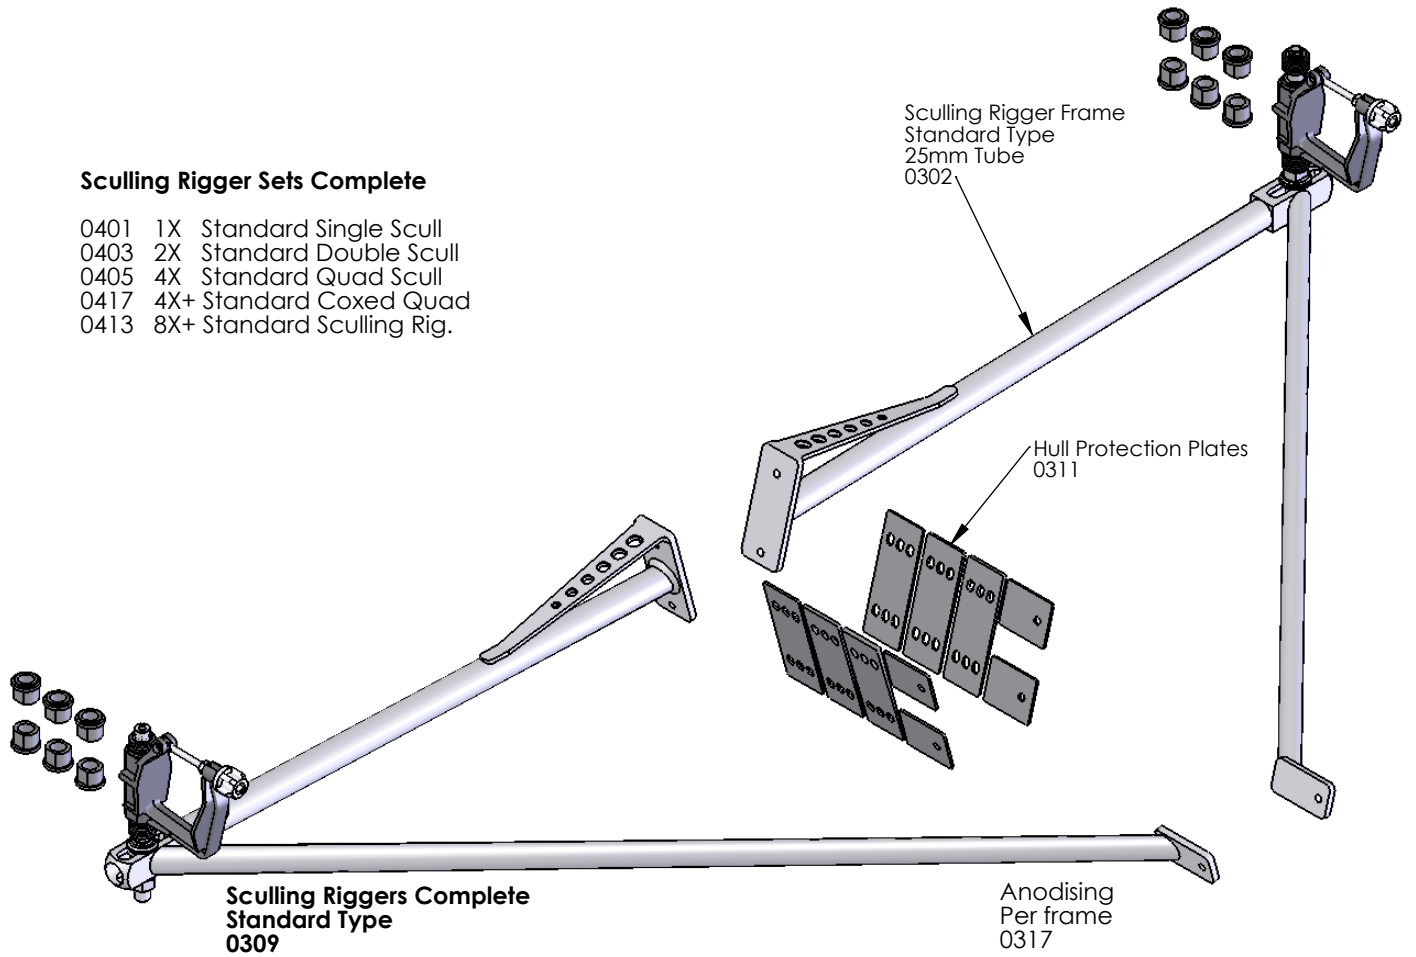

**Sculling Rigger Sets Complete**

- 0401 1X Standard Single Scull
- 0403 2X Standard Double Scull
- 0405 4X Standard Quad Scull
- 0417 4X+ Standard Coxed Quad
- 0413 8X+ Standard Sculling Rig.

**Sculling Standard Oarlock Axle Assembly Complete 0305**

**Sculling Oarlock (Croker) Complete (Other names; Gate or Swivel) 0103**

**Hull Protection Plates Set 0311**