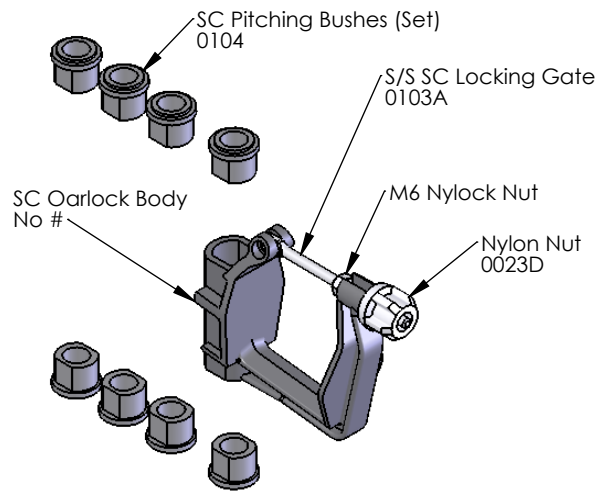

**Sculling Rigger Sets Complete**

- 0401 1X Standard Single Scull
- 0403 2X Standard Double Scull
- 0405 4X Standard Quad Scull
- 0417 4X+ Standard Coxed Quad
- 0413 8X+ Standard Sculling Rig.

**Sculling Standard Oarlock Axle Assembly Complete 0305**

**Sculling Oarlock (Croker) Complete (Other names; Gate or Swivel) 0103**

**Hull Protection Plates Set 0311**