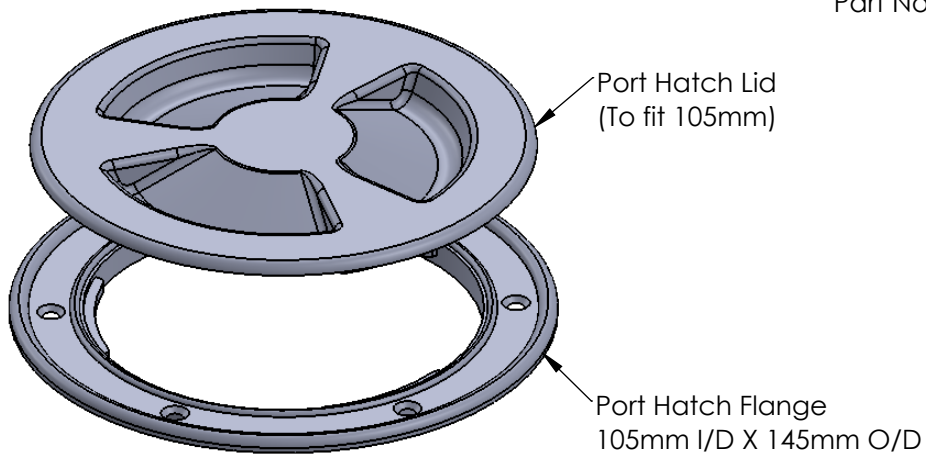

Port Hatch Nylon 105mm
(Martinoli)
Part No. 0026A

Bow Ball
(Martinoli)
Part No. 0010

Number Holder
(Martinoli)
Part No. 0007