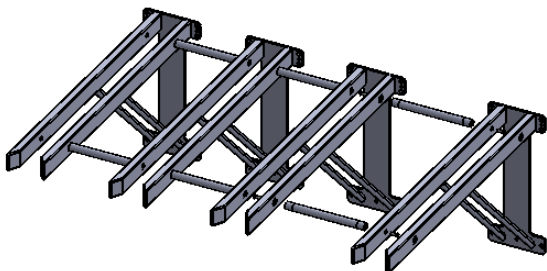

Rigtec Boat Dump / Stand
Part No. 0590

Rigtec Mobile Single Scull Rack
Part No. 0580

Rigtec Wing Rigger Rack
Part No. 0565

Wing Rigger storage configuration.
Wall mounted.
Stores up to 30 Wing Riggers.

Rigtec SW/SC Oar Rack Set
4 Station Assembly
Part No. 0560

Rigtec Oar Rack Spacers
Part No. 0560B

Rigtec SW / SC Oar Rack
Single Station
Part No. 0560A