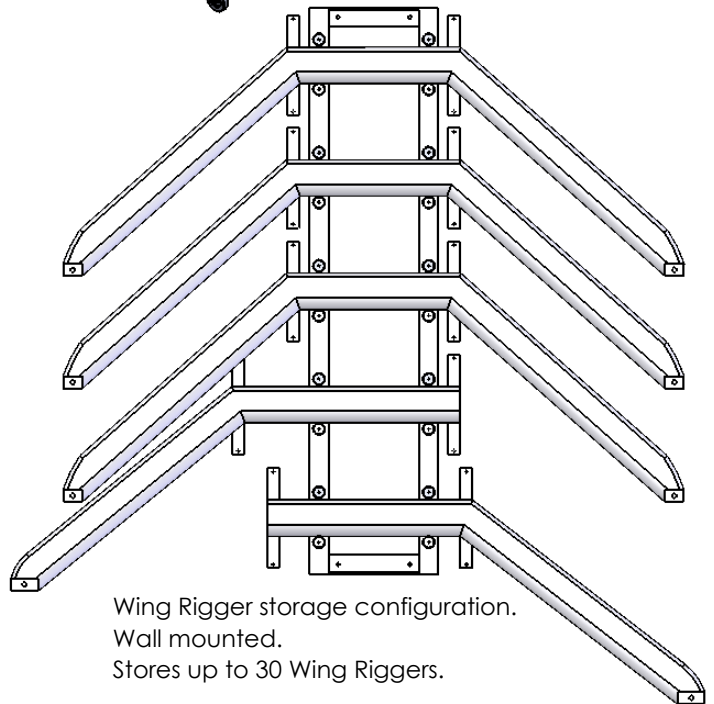

Rigtec Boat Dump / Stand
Part No. 0590

Rigtec Mobile Single Scull Rack
Part No. 0580

Rigtec Wing Rigger Rack
Part No. 0565

Wing Rigger storage configuration.
Wall mounted.
Stores up to 30 Wing Riggers.

Rigtec SW/SC Oar Rack Set
4 Station Assembly
Part No. 0560

Rigtec Oar Rack Spacers
Part No. 0560B

Rigtec SW / SC Oar Rack
Single Station
Part No. 0560A