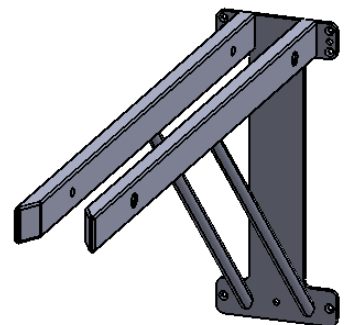

Rigtec Boat Dump / Stand
Part No. 0590

Rigtec Mobile Single Scull Rack
Part No. 0580

Rigtec Wing Rigger Rack
Part No. 0565

Wing Rigger storage configuration.
Wall mounted.
Stores up to 30 Wing Riggers.

Rigtec SW/SC Oar Rack Set
4 Station Assembly
Part No. 0560

Rigtec Oar Rack Spacers
Part No. 0560B

Rigtec SW / SC Oar Rack
Single Station
Part No. 0560A