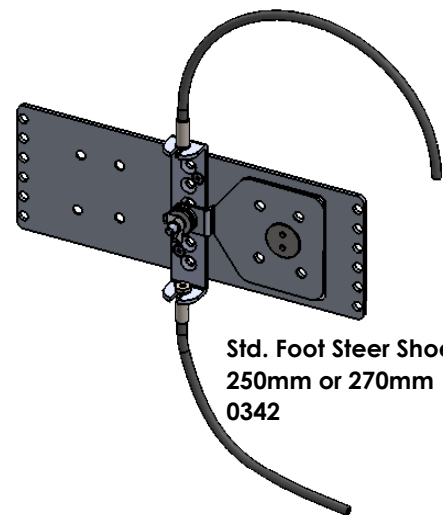

**Foot Steer Parts List  
0342Z**

| ITEM NO. | DESCRIPTION                             | PART No. | QTY. |
|----------|---|----------|------|
| 1        | Foot Steer Base Plate 250 -270mm        | 0342S    | 1    |
| 2        | Retaining plate                         | 0342Q    | 1    |
| 3        | Foot Steer S-L Wear Plate               | 0342M    | 1    |
| 4        | Centre Pivot                            | 0342L    | 1    |
| 5        | Clamp Washer                            | 0342J1   | 1    |
| 6        | Clamp                                   | 0342J    | 1    |
| 7        | Spring Ball Retainer                    | 0342N    | 1    |
| 8        | Spring Ball M10 X 25mm (S/S Grub Screw) | 00342O   | 1    |
| 9        | Foot Steer Steering plate 250 - 270mm   | 0342T    | 1    |
| 10       | M4 X 8 Csk SS Hd Screw                  | 0332F    | 2    |
| 11       | M4 X 10 Csk SS Screw                    | 0332G    | 6    |
| 12       | M10 Nyl Locknut (Hi-Q (09-PNN10)        | 0342P    | 1    |
| 13       | M6 X 20 Hex Hd Set Screw (Faced Hd)     | 0324     | 1    |
| 14       | 6 X 12 S/S Flat Washer                  | 0326A    | 6    |
| 15       | Cable Tube Guide                        | 0342C    | 2    |
| 16       | Cable Guide M6X16                       | 0342B    | 2    |
| 17       | M6 Wing Nut                             | 0023I    | 1    |
| 18       | Centre Bracket                          | 0342R    | 1    |
| 19       | M5 X 8 Button Hd Sck Set Screw          | 0342W    | 1    |
| 20       | M6 X 15 Button Hd Sck Set Screw         | 0342X    | 1    |

**Std. Foot Steer Shoe Plate  
250mm or 270mm  
0342**

**Foot Steer Shoe Plate  
(Spring Lock)  
250mm or 270mm  
0342Z**