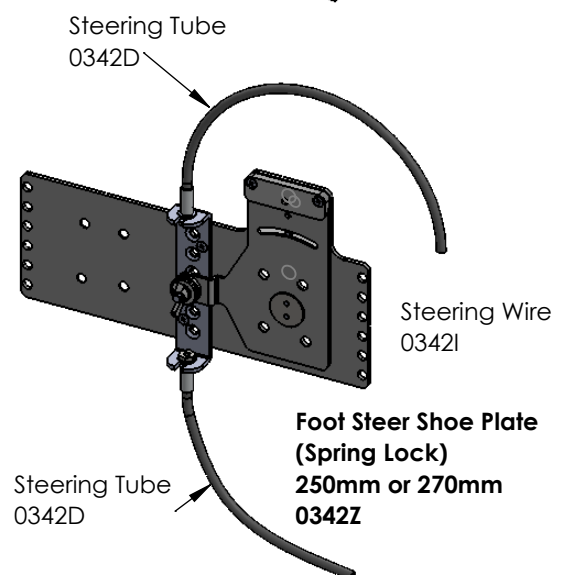

**Foot Steer Parts List  
0342Z**

| ITEM NO. | DESCRIPTION                             | PART No. | QTY. |
|----------|---|----------|------|
| 1        | Foot Steer Base Plate 250 -270mm        | 0342S    | 1    |
| 2        | Retaining plate                         | 0342Q    | 1    |
| 3        | Foot Steer S-L Wear Plate               | 0342M    | 1    |
| 4        | Centre Pivot                            | 0342L    | 1    |
| 5        | Clamp Washer                            | 0342J1   | 1    |
| 6        | Clamp                                   | 0342J    | 1    |
| 7        | Spring Ball Retainer                    | 0342N    | 1    |
| 8        | Spring Ball M10 X 25mm (S/S Grub Screw) | 00342O   | 1    |
| 9        | Foot Steer Steering plate 250 - 270mm   | 0342T    | 1    |
| 10       | M4 X 8 Csk SS Hd Screw                  | 0332F    | 2    |
| 11       | M4 X 10 Csk SS Screw                    | 0332G    | 6    |
| 12       | M10 Nyl Locknut (Hi-Q (09-PNN10)        | 0342P    | 1    |
| 13       | M6 X 20 Hex Hd Set Screw (Faced Hd)     | 0324     | 1    |
| 14       | 6 X 12 S/S Flat Washer                  | 0326A    | 6    |
| 15       | Cable Tube Guide                        | 0342C    | 2    |
| 16       | Cable Guide M6X16                       | 0342B    | 2    |
| 17       | M6 Wing Nut                             | 0023I    | 1    |
| 18       | Centre Bracket                          | 0342R    | 1    |
| 19       | M5 X 8 Button Hd Sck Set Screw          | 0342W    | 1    |
| 20       | M6 X 15 Button Hd Sck Set Screw         | 0342X    | 1    |

**Std. Foot Steer Shoe Plate  
250mm or 270mm  
0342**

**Foot Steer Shoe Plate  
(Spring Lock)  
250mm or 270mm  
0342Z**