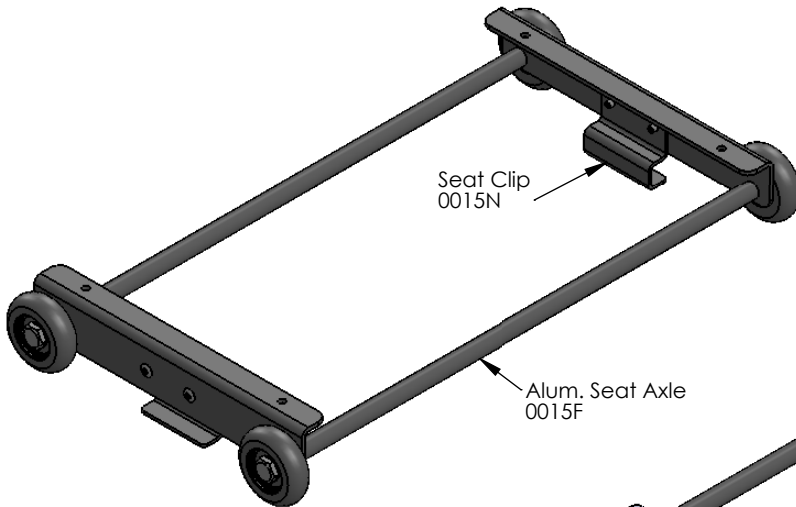

Seat Top  
 Wooden 0015  
 Carbon 0015AA  
 Sizes: 185, 230, 280 & 300mm

**Single Action Bearing Seat Complete  
 0015B**

Single Action Bearing Seat Carriage  
 0015C

Single Action Bearing Adjustable Seat Carriage  
 (Height Adjustment 12mm)  
 0015P

Seat Wheel with Bearing  
 0020B

Sensor Bracket  
 0015I

Single Action Adjustable  
 Seat Horn  
 0015O

Single Action Std. Seat Horn  
 0015D