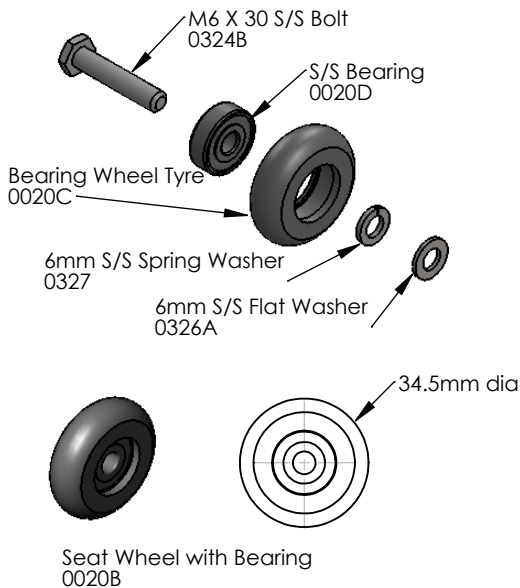

Seat Top  
 Wooden 0015  
 Carbon 0015AA  
 Sizes: 185, 230, 280 & 300mm

**Single Action Bearing Seat Complete  
 0015B**

Single Action Bearing Seat Carriage  
 0015C

Single Action Bearing Adjustable Seat Carriage  
 (Height Adjustment 12mm)  
 0015P

Seat Wheel with Bearing  
 0020B

Sensor Bracket  
 0015I

Single Action Adjustable  
 Seat Horn  
 0015O

Single Action Std. Seat Horn  
 0015D