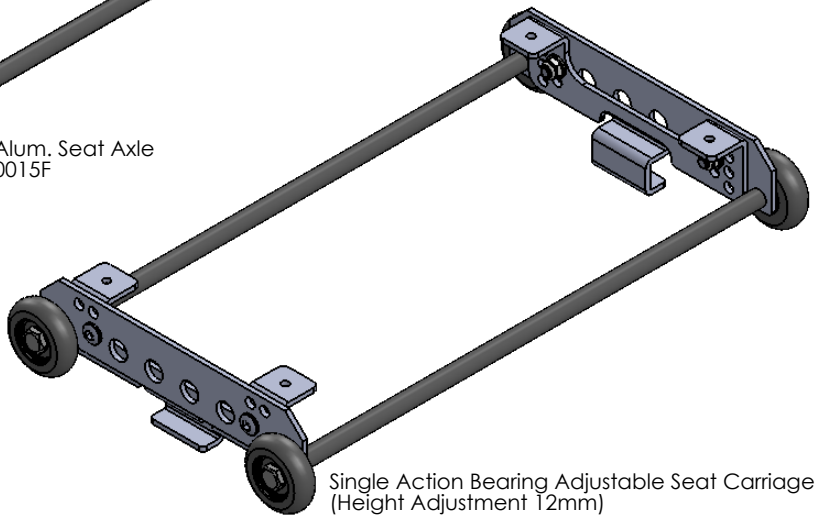

Seat Top  
 Wooden 0015  
 Carbon 0015AA  
 Sizes: 185, 230, 280 & 300mm

**Single Action Bearing Seat Complete  
 0015B**

Single Action Bearing Seat Carriage  
 0015C

Single Action Bearing Adjustable Seat Carriage  
 (Height Adjustment 12mm)  
 0015P

Seat Wheel with Bearing  
 0020B

Sensor Bracket  
 0015I

Single Action Adjustable  
 Seat Horn  
 0015O

Single Action Std. Seat Horn  
 0015D