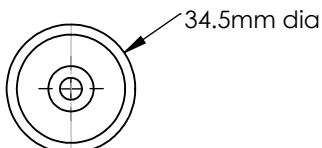

**Single Action (Nylon) Complete
0015J**

Seat Top
Wooden 0015
Carbon 0015AA
Sizes: 185, 230, 280 & 300mm

S/A Wheel
0020AA

S/A Seat Axle
0018D

3.2mm Rivet
Seat Clip
0015N

S/A Nyl. Seat Horn
0021B

**Single Action Nylon Seat Carriage
0015K**

**Single Action Nylon Seat Horn
0021B**

**Seat Wheel (Single Action)
0020AA**