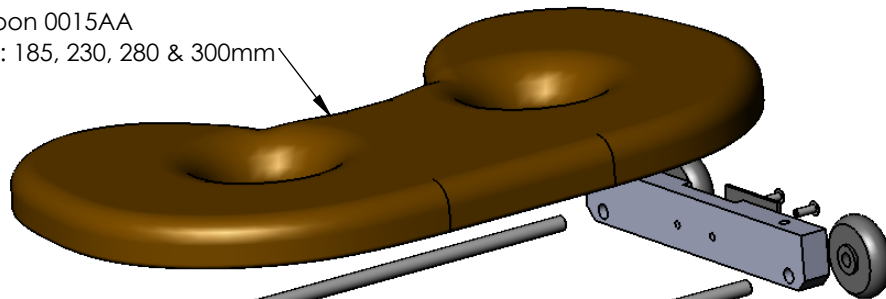

**Single Action (Nylon) Complete
0015J**

Seat Top
Wooden 0015
Carbon 0015AA
Sizes: 185, 230, 280 & 300mm

S/A Wheel
0020AA

S/A Seat Axle
0018D

3.2mm Rivet
Seat Clip
0015N

S/A Nyl. Seat Horn
0021B

**Single Action Nylon Seat Carriage
0015K**

**Single Action Nylon Seat Horn
0021B**

**Seat Wheel (Single Action)
0020AA**