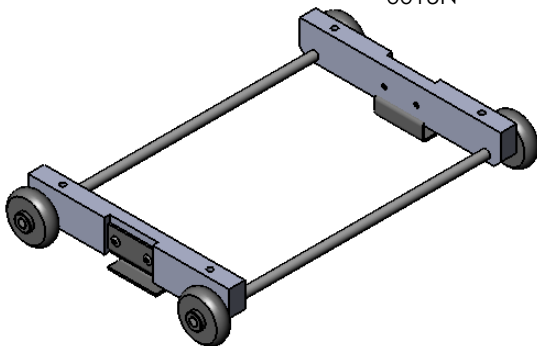

**Single Action (Nylon) Complete
0015J**

Seat Top
Wooden 0015
Carbon 0015AA
Sizes: 185, 230, 280 & 300mm

S/A Wheel
0020AA

S/A Seat Axle
0018D

3.2mm Rivet
Seat Clip
0015N

S/A Nyl. Seat Horn
0021B

**Single Action Nylon Seat Carriage
0015K**

**Single Action Nylon Seat Horn
0021B**

**Seat Wheel (Single Action)
0020AA**