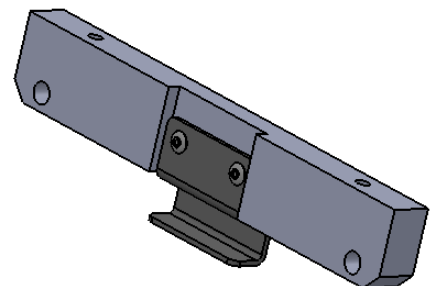

**Single Action (Nylon) Complete
0015J**

Seat Top
Wooden 0015
Carbon 0015AA
Sizes: 185, 230, 280 & 300mm

S/A Wheel
0020AA

S/A Seat Axle
0018D

3.2mm Rivet
Seat Clip
0015N

S/A Nyl. Seat Horn
0021B

**Single Action Nylon Seat Carriage
0015K**

**Single Action Nylon Seat Horn
0021B**

**Seat Wheel (Single Action)
0020AA**