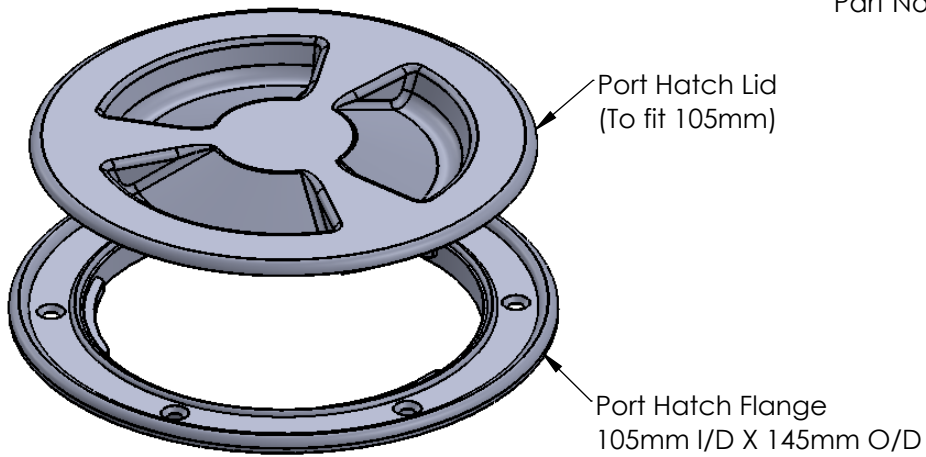

Port Hatch Nylon 105mm
(Martinoli)
Part No. 0026A

Bow Ball
(Martinoli)
Part No. 0010

Number Holder
(Martinoli)
Part No. 0007