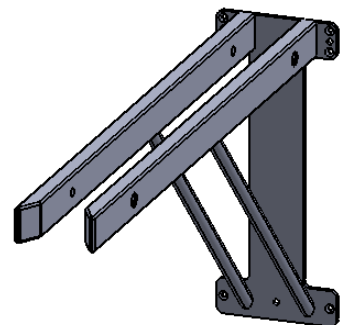

Rigtec Boat Dump / Stand
Part No. 0590

Rigtec Mobile Single Scull Rack
Part No. 0580

Rigtec Wing Rigger Rack
Part No. 0565

Wing Rigger storage configuration.
Wall mounted.
Stores up to 30 Wing Riggers.

Rigtec SW/SC Oar Rack Set
4 Station Assembly
Part No. 0560

Rigtec Oar Rack Spacers
Part No. 0560B

Rigtec SW / SC Oar Rack
Single Station
Part No. 0560A