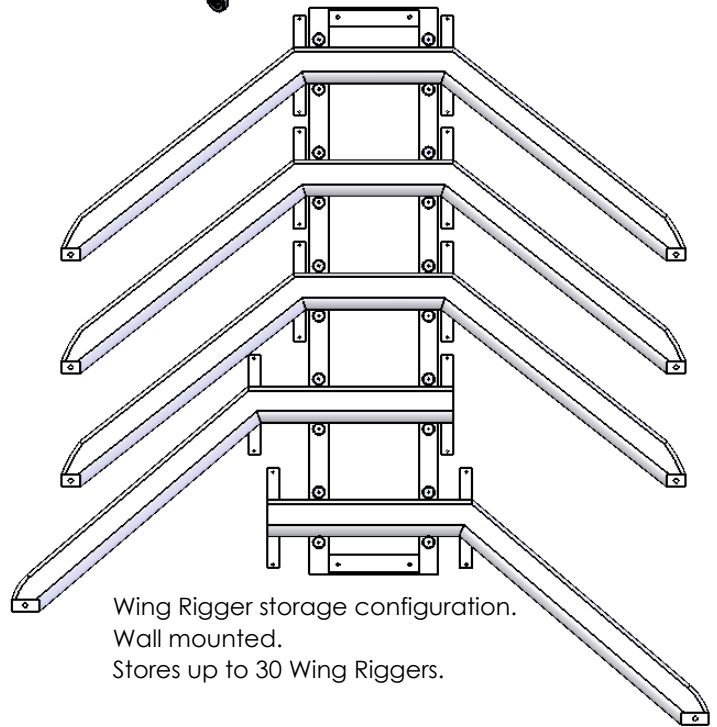

Rigtec Boat Dump / Stand
Part No. 0590

Rigtec Mobile Single Scull Rack
Part No. 0580

Rigtec Wing Rigger Rack
Part No. 0565

Wing Rigger storage configuration.
Wall mounted.
Stores up to 30 Wing Riggers.

Rigtec SW/SC Oar Rack Set
4 Station Assembly
Part No. 0560

Rigtec Oar Rack Spacers
Part No. 0560B

Rigtec SW / SC Oar Rack
Single Station
Part No. 0560A