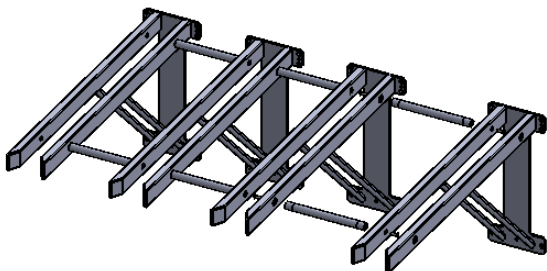

Rigtec Boat Dump / Stand
Part No. 0590

Rigtec Mobile Single Scull Rack
Part No. 0580

Rigtec Wing Rigger Rack
Part No. 0565

Wing Rigger storage configuration.
Wall mounted.
Stores up to 30 Wing Riggers.

Rigtec SW/SC Oar Rack Set
4 Station Assembly
Part No. 0560

Rigtec Oar Rack Spacers
Part No. 0560B

Rigtec SW / SC Oar Rack
Single Station
Part No. 0560A