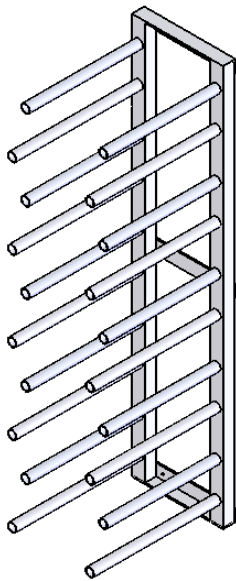

Rigtec Boat Dump / Stand
Part No. 0590

Rigtec Mobile Single Scull Rack
Part No. 0580

Rigtec Wing Rigger Rack
Part No. 0565

Wing Rigger storage configuration.
Wall mounted.
Stores up to 30 Wing Riggers.

Rigtec SW/SC Oar Rack Set
4 Station Assembly
Part No. 0560

Rigtec Oar Rack Spacers
Part No. 0560B

Rigtec SW / SC Oar Rack
Single Station
Part No. 0560A