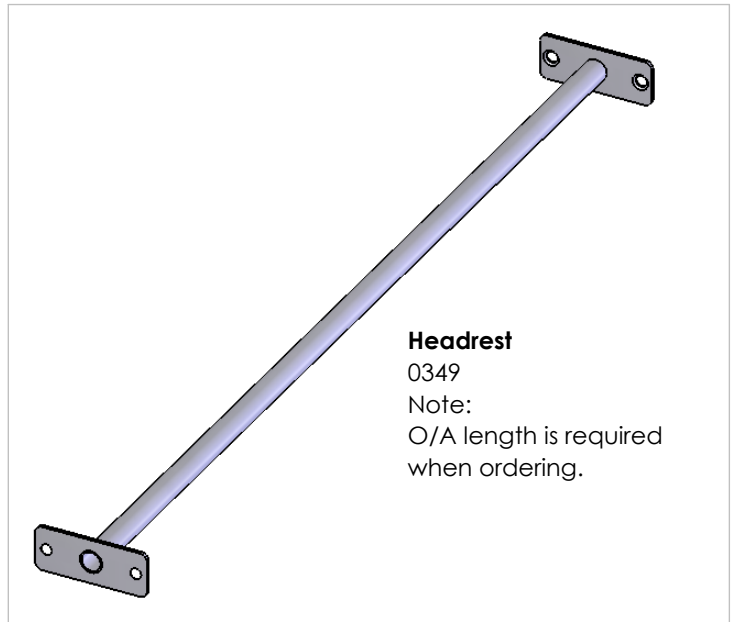

1X Fin
Aluminium
0029A

2- & 4-+ Fin
Aluminium
0030AA

2- & 4-+ Fin
Aluminium 90 deg.
0030A

8+ Fin
Aluminium 90 deg.
0030B

S/S Rudder T-Bar
With M6x12 Bolt
0342F

S/S Rudder Post
8+ Rudder Post (305mm) 0342H2
4+ Rudder Post (235mm) 0342H1
2- Rudder Post (205mm) 0342H

S/S Rudder
8+ Rudder (328mm - 100X50mm) 0342G2
4+ Rudder (258mm - 85X55mm) 0342G1
2- Rudder (228mm - 60X40mm) 0342G

Headrest
0349
Note:
O/A length is required
when ordering.

Rudder Sight
0342E