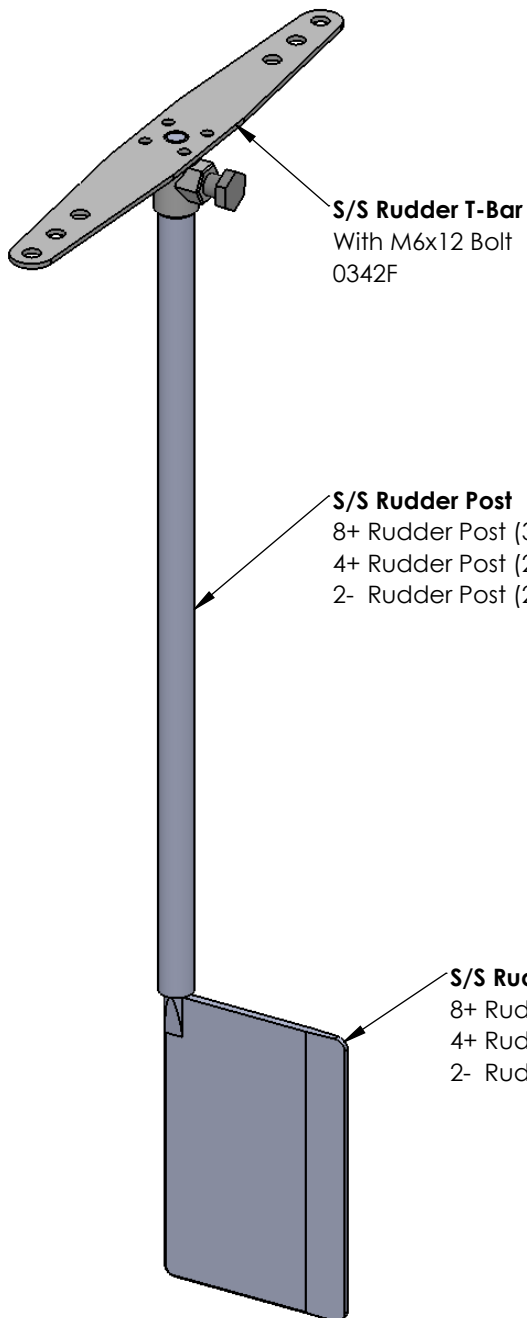

1X Fin
Aluminium
0029A

2- & 4-+ Fin
Aluminium
0030AA

2- & 4-+ Fin
Aluminium 90 deg.
0030A

8+ Fin
Aluminium 90 deg.
0030B

S/S Rudder T-Bar
With M6x12 Bolt
0342F

S/S Rudder Post
8+ Rudder Post (305mm) 0342H2
4+ Rudder Post (235mm) 0342H1
2- Rudder Post (205mm) 0342H

S/S Rudder
8+ Rudder (328mm - 100X50mm) 0342G2
4+ Rudder (258mm - 85X55mm) 0342G1
2- Rudder (228mm - 60X40mm) 0342G

Headrest
0349
Note:
O/A length is required
when ordering.

Rudder Sight
0342E