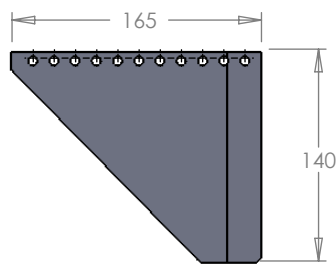

1X Fin
Aluminium
0029A

2- & 4-+ Fin
Aluminium
0030AA

2- & 4-+ Fin
Aluminium 90 deg.
0030A

8+ Fin
Aluminium 90 deg.
0030B

S/S Rudder T-Bar
With M6x12 Bolt
0342F

S/S Rudder Post
8+ Rudder Post (305mm) 0342H2
4+ Rudder Post (235mm) 0342H1
2- Rudder Post (205mm) 0342H

S/S Rudder
8+ Rudder (328mm - 100X50mm) 0342G2
4+ Rudder (258mm - 85X55mm) 0342G1
2- Rudder (228mm - 60X40mm) 0342G

Headrest
0349
Note:
O/A length is required
when ordering.

Rudder Sight
0342E