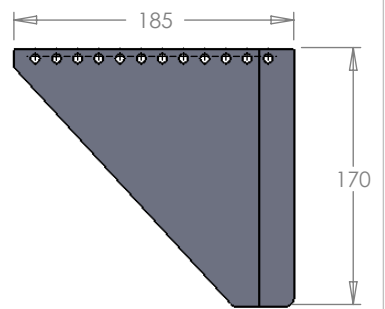

1X Fin
Aluminium
0029A

2- & 4-+ Fin
Aluminium
0030AA

2- & 4-+ Fin
Aluminium 90 deg.
0030A

8+ Fin
Aluminium 90 deg.
0030B

S/S Rudder T-Bar
With M6x12 Bolt
0342F

S/S Rudder Post
8+ Rudder Post (305mm) 0342H2
4+ Rudder Post (235mm) 0342H1
2- Rudder Post (205mm) 0342H

S/S Rudder
8+ Rudder (328mm - 100X50mm) 0342G2
4+ Rudder (258mm - 85X55mm) 0342G1
2- Rudder (228mm - 60X40mm) 0342G

Headrest
0349
Note:
O/A length is required
when ordering.

Rudder Sight
0342E