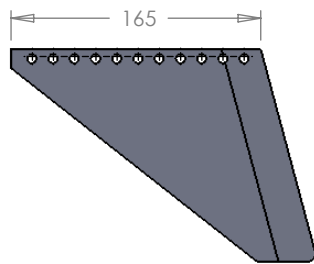

1X Fin
Aluminium
0029A

2- & 4-+ Fin
Aluminium
0030AA

2- & 4-+ Fin
Aluminium 90 deg.
0030A

8+ Fin
Aluminium 90 deg.
0030B

S/S Rudder T-Bar
With M6x12 Bolt
0342F

S/S Rudder Post
8+ Rudder Post (305mm) 0342H2
4+ Rudder Post (235mm) 0342H1
2- Rudder Post (205mm) 0342H

S/S Rudder
8+ Rudder (328mm - 100X50mm) 0342G2
4+ Rudder (258mm - 85X55mm) 0342G1
2- Rudder (228mm - 60X40mm) 0342G

Headrest
0349
Note:
O/A length is required
when ordering.

Rudder Sight
0342E