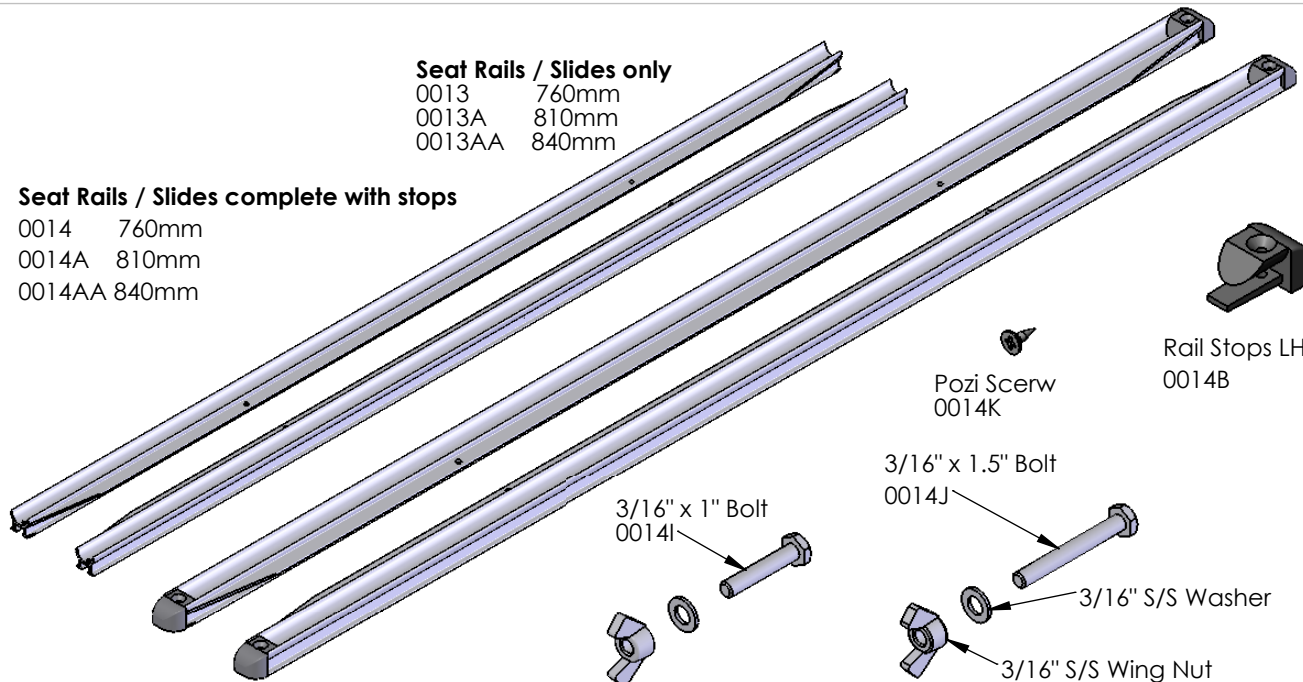

Nylon M6 Nut
0023D

S/S Tee Bolt
0023A M6X35
0023J M6X60

Foot Steer Shoe Plate
(Spring Lock)
0342

Rudder Sight
0342E

Cable Tube Guide
0342C

Cable Guide Bracket
0342A

Cable Guide Bolt
0342B

M6 X 10 Shoe Fixing Screw
0332A
(Martinoli)

M5 X 10 Shoe Fixing Screw
0332B
(H2Row & Anka)

Shoe Plate
0332
(Martinoli)

Shoe Plate
0332
(H2Row & Anka)

Seat Rails / Slides only

0013 760mm
0013A 810mm
0013AA 840mm

Seat Rails / Slides complete with stops

0014 760mm
0014A 810mm
0014AA 840mm

Rail Stops LH/RH
0014B

Pozi Scerw
0014K

3/16" x 1.5" Bolt
0014J

3/16" S/S Washer

3/16" S/S Wing Nut
0014G

1.0" Rail Fixing Bolt Assem.

1.5" Rail Fixing Bolt Assem.