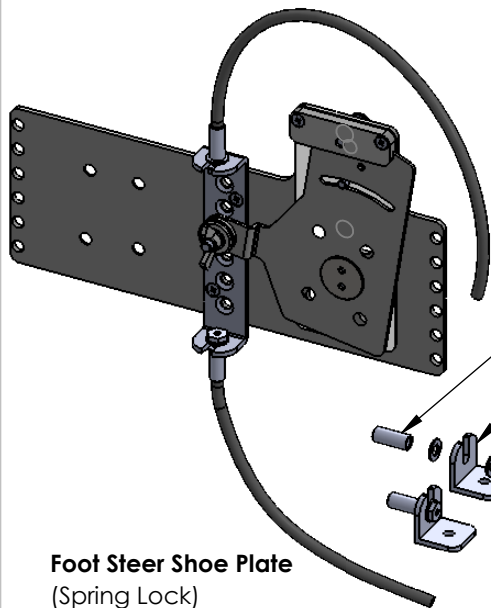

Stretcher Fitting Assemblies

0023 Flat Serrated Type

0023E Flat Castle Type

0036E Tube Serrated Type

0036EE Tube Castle Type

0036G Round Serrated Type

0036GG Round Castle Type

S/S Cyl. Nut
0023B M6X40
0023C M6X60

Nylon M6 Nut
0023D

S/S Tee Bolt
0023A M6X35
0023J M6X60

Foot Steer Shoe Plate
(Spring Lock)
0342

Rudder Sight
0342E

Cable Tube Guide
0342C

Cable Guide Bracket
0342A

Cable Guide Bolt
0342B

M6 X 10 Shoe Fixing Screw
0332A
(Martinoli)

M5 X 10 Shoe Fixing Screw
0332B
(H2Row & Anka)

Shoe Plate
0332
(Martinoli)

Shoe Plate
0332
(H2Row & Anka)

Seat Rails / Slides only

0013 760mm
0013A 810mm
0013AA 840mm

Seat Rails / Slides complete with stops