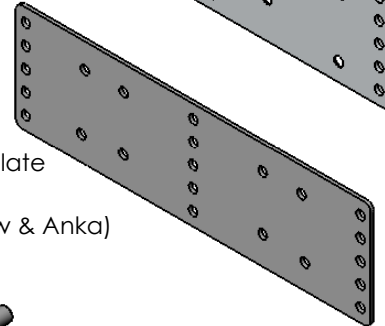

Stretcher Fitting Assemblies

0023 Flat Serrated Type

0023E Flat Castle Type

0036E Tube Serrated Type

0036EE Tube Castle Type

0036G Round Serrated Type

0036GG Round Castle Type

S/S Cyl. Nut
0023B M6X40
0023C M6X60

Nylon M6 Nut
0023D

S/S Tee Bolt
0023A M6X35
0023J M6X60

Foot Steer Shoe Plate
(Spring Lock)
0342

Rudder Sight
0342E

Cable Tube Guide
0342C

Cable Guide Bracket
0342A

Cable Guide Bolt
0342B

M6 X 10 Shoe Fixing Screw
0332A
(Martinoli)

M5 X 10 Shoe Fixing Screw
0332B
(H2Row & Anka)

Shoe Plate
0332
(Martinoli)

Shoe Plate
0332
(H2Row & Anka)

Seat Rails / Slides only

0013 760mm
0013A 810mm
0013AA 840mm

Seat Rails / Slides complete with stops