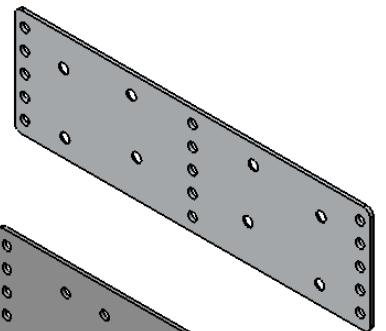

Stretcher Fitting Assemblies

0023 Flat Serrated Type

0023E Flat Castle Type

0036E Tube Serrated Type

0036EE Tube Castle Type

0036G Round Serrated Type

0036GG Round Castle Type

S/S Cyl. Nut
0023B M6X40
0023C M6X60

Nylon M6 Nut
0023D

S/S Tee Bolt
0023A M6X35
0023J M6X60

Foot Steer Shoe Plate
(Spring Lock)
0342

Rudder Sight
0342E

Cable Tube Guide
0342C

Cable Guide Bracket
0342A

Cable Guide Bolt
0342B

M6 X 10 Shoe Fixing Screw
0332A
(Martinoli)

M5 X 10 Shoe Fixing Screw
0332B
(H2Row & Anka)

Shoe Plate
0332
(Martinoli)

Shoe Plate
0332
(H2Row & Anka)

Seat Rails / Slides only

0013 760mm
0013A 810mm
0013AA 840mm

Seat Rails / Slides complete with stops