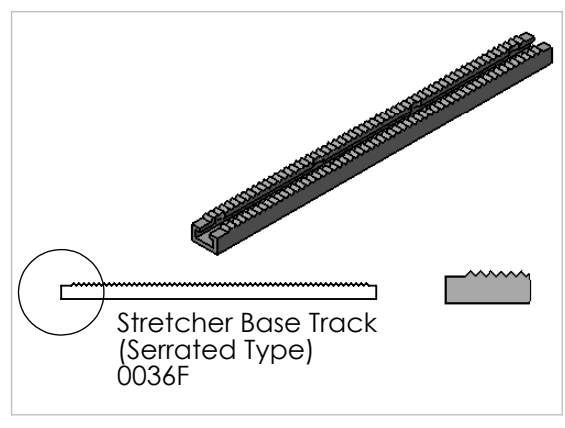

Foot Stretcher Assembly Complete Standard Type 0330

Stretcher Base Track (Castle Type) 0036FF

Stretcher Base Track (Serrated Type) 0036F

0036D Serrated Type
0036DD Castle Type
Tube Stretcher Fittings

0036A Serrated Type

0036B Serrated Type
0036BB Castle Type
Round Stretcher Fittings

0036AA Castle Type
Flat Stretcher Fittings