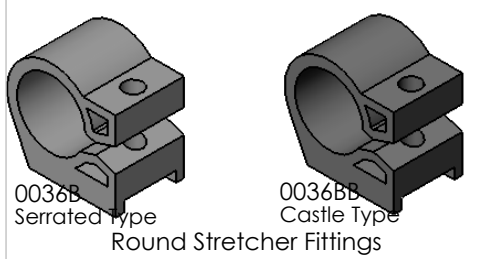

Foot Stretcher Assembly Complete Standard Type 0330

Stretcher Base Track (Castle Type) 0036FF

Stretcher Base Track (Serrated Type) 0036F

0036D Serrated Type
0036DD Castle Type
Tube Stretcher Fittings

0036A Serrated Type

0036B Serrated Type
0036BB Castle Type
Round Stretcher Fittings

0036AA Castle Type
Flat Stretcher Fittings