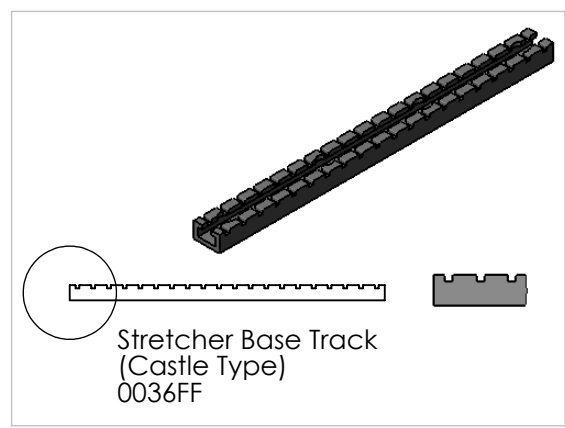

Foot Stretcher Assembly Complete Standard Type 0330

Stretcher Base Track (Castle Type) 0036FF

Stretcher Base Track (Serrated Type) 0036F

0036D Serrated Type
0036DD Castle Type
Tube Stretcher Fittings

0036A Serrated Type

0036B Serrated Type
0036BB Castle Type
Round Stretcher Fittings

0036AA Castle Type
Flat Stretcher Fittings