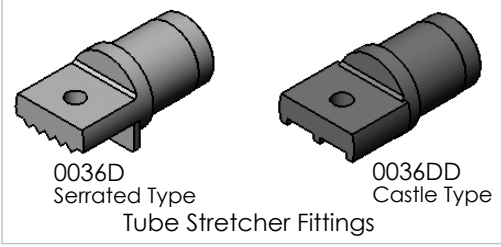

Foot Stretcher Assembly Complete Standard Type 0330

Stretcher Base Track (Castle Type) 0036FF

Stretcher Base Track (Serrated Type) 0036F

0036D Serrated Type
0036DD Castle Type
Tube Stretcher Fittings

0036A Serrated Type

0036B Serrated Type
0036BB Castle Type
Round Stretcher Fittings

0036AA Castle Type
Flat Stretcher Fittings