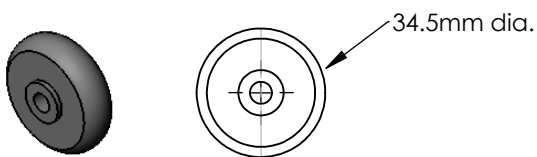

**Single Action Nylon Seat Carriage
0015K**

**Single Action Nylon Seat Horn
0021B**

**Seat Wheel (Single Action)
0020AA**