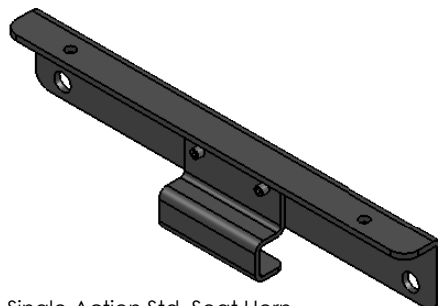

Martinoli Wooden Seat Top  
0015

Single Action Bearing Seat Complete  
0015B

Seat Clip  
0015N

Single Action Bearing Seat Carriage  
0015C

Alum. Seat Axle  
0015F

Single Action Bearing Adjustable Seat Carriage  
(Height Adjustment 12mm)  
0015P

M6 X 30 S/S Bolt  
0324B

S/S Bearing  
0020D

Bearing Wheel Tyre  
0020C

6mm S/S Spring Washer  
0327

6mm S/S Flat Washer  
0326A

Seat Clip  
0015N

34.5mm dia

Sensor Bracket  
0015I

Single Action Adjustable  
Seat Horn  
0015O

Single Action Std. Seat Horn  
0015D