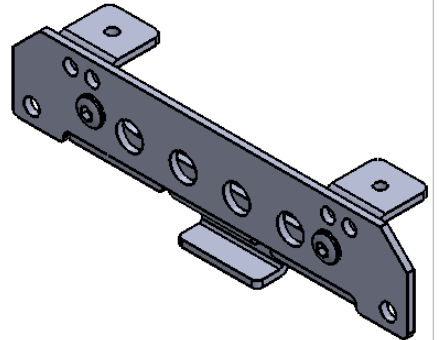

Martinoli Wooden Seat Top  
0015

Single Action Bearing Seat Complete  
0015B

Seat Clip  
0015N

Single Action Bearing Seat Carriage  
0015C

Alum. Seat Axle  
0015F

Single Action Bearing Adjustable Seat Carriage  
(Height Adjustment 12mm)  
0015P

M6 X 30 S/S Bolt  
0324B

S/S Bearing  
0020D

Bearing Wheel Tyre  
0020C

6mm S/S Spring Washer  
0327

6mm S/S Flat Washer  
0326A

Seat Clip  
0015N

34.5mm dia

Sensor Bracket  
0015I

Single Action Adjustable  
Seat Horn  
0015O

Single Action Std. Seat Horn  
0015D