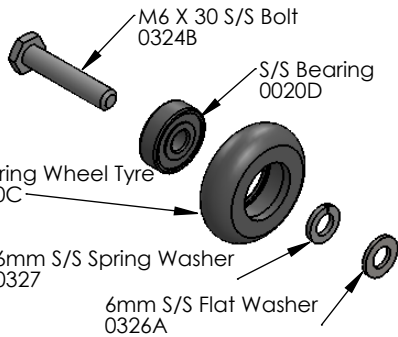

Martinoli Wooden Seat Top  
0015

Single Action Bearing Seat Complete  
0015B

Seat Clip  
0015N

Single Action Bearing Seat Carriage  
0015C

Alum. Seat Axle  
0015F

Single Action Bearing Adjustable Seat Carriage  
(Height Adjustment 12mm)  
0015P

M6 X 30 S/S Bolt  
0324B

S/S Bearing  
0020D

Bearing Wheel Tyre  
0020C

6mm S/S Spring Washer  
0327

6mm S/S Flat Washer  
0326A

Seat Clip  
0015N

34.5mm dia

Sensor Bracket  
0015I

Single Action Adjustable  
Seat Horn  
0015O

Single Action Std. Seat Horn  
0015D