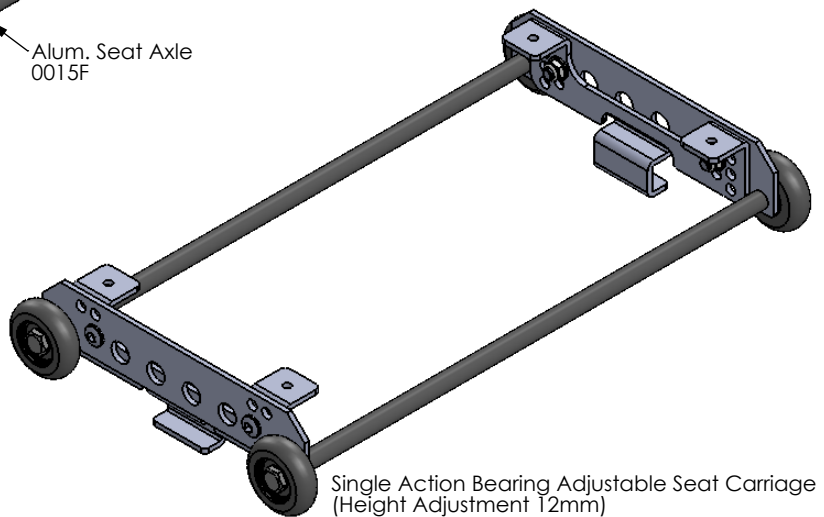

Martinoli Wooden Seat Top  
0015

Single Action Bearing Seat Complete  
0015B

Seat Clip  
0015N

Single Action Bearing Seat Carriage  
0015C

Alum. Seat Axle  
0015F

Single Action Bearing Adjustable Seat Carriage  
(Height Adjustment 12mm)  
0015P

M6 X 30 S/S Bolt  
0324B

S/S Bearing  
0020D

Bearing Wheel Tyre  
0020C

6mm S/S Spring Washer  
0327

6mm S/S Flat Washer  
0326A

Seat Clip  
0015N

34.5mm dia

Sensor Bracket  
0015I

Single Action Adjustable  
Seat Horn  
0015O

Single Action Std. Seat Horn  
0015D