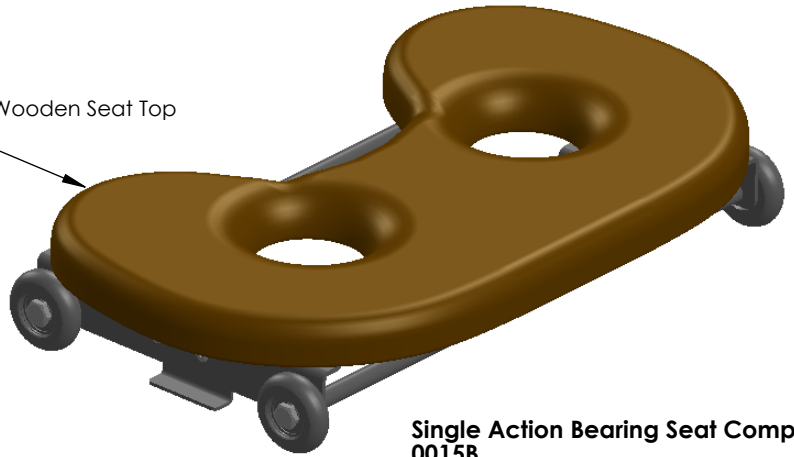

Martinoli Wooden Seat Top  
0015

Single Action Bearing Seat Complete  
0015B

Seat Clip  
0015N

Single Action Bearing Seat Carriage  
0015C

Alum. Seat Axle  
0015F

Single Action Bearing Adjustable Seat Carriage  
(Height Adjustment 12mm)  
0015P

M6 X 30 S/S Bolt  
0324B

S/S Bearing  
0020D

Bearing Wheel Tyre  
0020C

6mm S/S Spring Washer  
0327

6mm S/S Flat Washer  
0326A

Seat Clip  
0015N

34.5mm dia

Sensor Bracket  
0015I

Single Action Adjustable  
Seat Horn  
0015O

Single Action Std. Seat Horn  
0015D