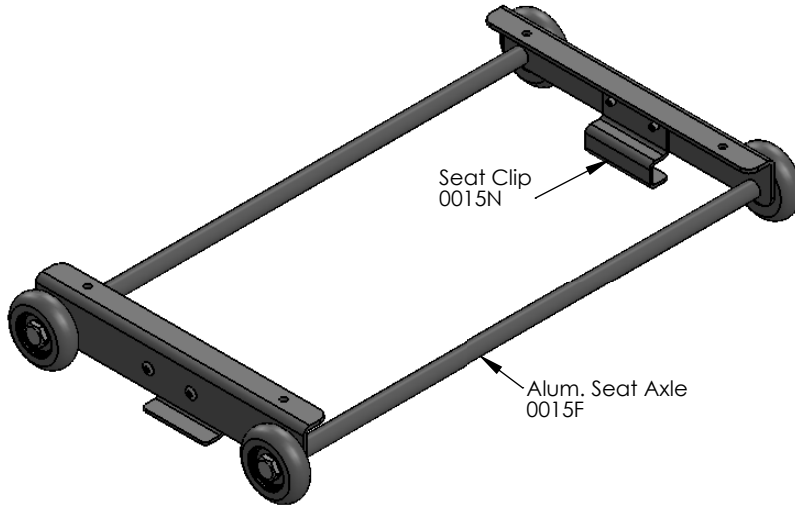

Martinoli Wooden Seat Top  
0015

Single Action Bearing Seat Complete  
0015B

Seat Clip  
0015N

Single Action Bearing Seat Carriage  
0015C

Alum. Seat Axle  
0015F

Single Action Bearing Adjustable Seat Carriage  
(Height Adjustment 12mm)  
0015P

M6 X 30 S/S Bolt  
0324B

S/S Bearing  
0020D

Bearing Wheel Tyre  
0020C

6mm S/S Spring Washer  
0327

6mm S/S Flat Washer  
0326A

Seat Clip  
0015N

34.5mm dia

Sensor Bracket  
0015I

Single Action Adjustable  
Seat Horn  
0015O

Single Action Std. Seat Horn  
0015D