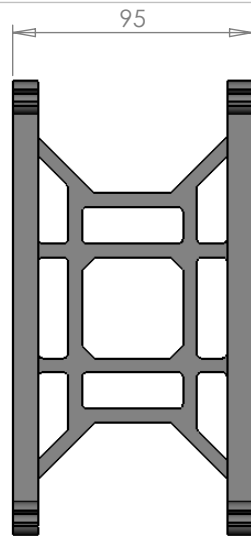

**Double Action Seat Complete  
0015A**

A

Wooden Seat Top  
0015

Wheel (40.5mm Dia)  
0020A

Seat Horn  
0021

Chassie  
0016 or 0017

Collar  
0018C

Axle  
0018E

Seat Axle Complete  
(Sub-assembly)  
0018A

Double Action Wheel  
Martinoli  
0020A

40.5mm dia.

Seat Chassis  
(165, 185 or 2 units to make up  
280mm Wheel Centres)  
0017

Seat Chassis  
(230mm Wheel Centres)  
0016