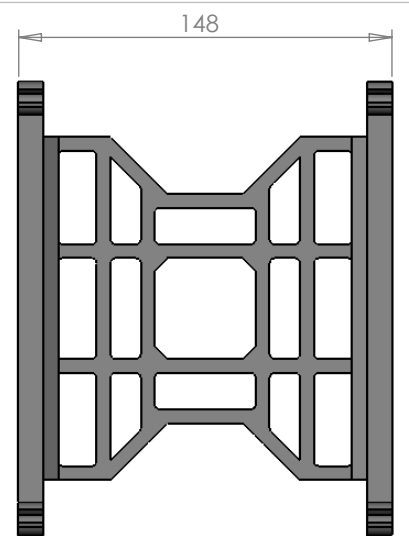

**Double Action Seat Complete  
0015A**

A

Wooden Seat Top  
0015

Wheel (40.5mm Dia)  
0020A

Seat Horn  
0021

Chassie  
0016 or 0017

Collar  
0018C

Axle  
0018E

Seat Axle Complete  
(Sub-assembly)  
0018A

Double Action Wheel  
Martinoli  
0020A

40.5mm dia.

Seat Chassis  
(165, 185 or 2 units to make up  
280mm Wheel Centres)  
0017

Seat Chassis  
(230mm Wheel Centres)  
0016