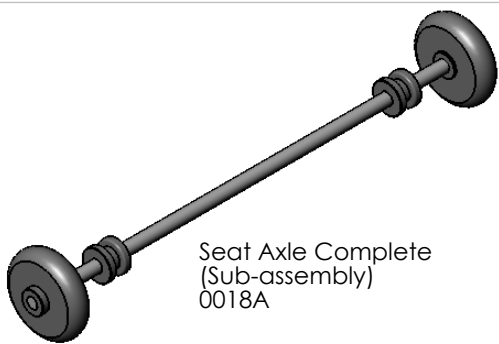

**Double Action Seat Complete  
0015A**

A

Wooden Seat Top  
0015

Wheel (40.5mm Dia)  
0020A

Seat Horn  
0021

Chassie  
0016 or 0017

Collar  
0018C

Axle  
0018E

Seat Axle Complete  
(Sub-assembly)  
0018A

Double Action Wheel  
Martinoli  
0020A

40.5mm dia.

Seat Chassis  
(165, 185 or 2 units to make up  
280mm Wheel Centres)  
0017

Seat Chassis  
(230mm Wheel Centres)  
0016