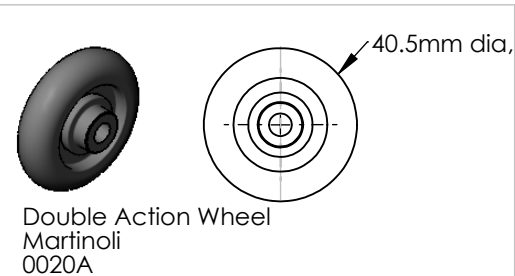

**Double Action Seat Complete  
0015A**

A

Wooden Seat Top  
0015

Wheel (40.5mm Dia)  
0020A

Seat Horn  
0021

Chassie  
0016 or 0017

Collar  
0018C

Axle  
0018E

Seat Axle Complete  
(Sub-assembly)  
0018A

Double Action Wheel  
Martinoli  
0020A

40.5mm dia.

Seat Chassis  
(165, 185 or 2 units to make up  
280mm Wheel Centres)  
0017

Seat Chassis  
(230mm Wheel Centres)  
0016