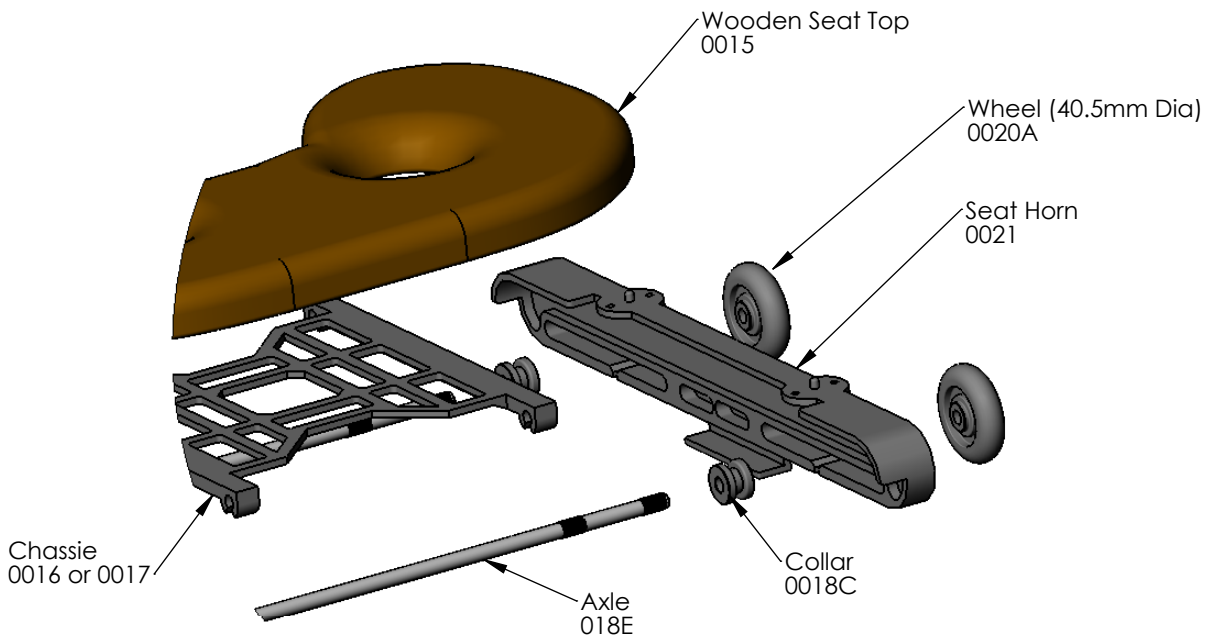

**Double Action Seat Complete  
0015A**

A

Wooden Seat Top  
0015

Wheel (40.5mm Dia)  
0020A

Seat Horn  
0021

Chassie  
0016 or 0017

Collar  
0018C

Axle  
0018E

Seat Axle Complete  
(Sub-assembly)  
0018A

Double Action Wheel  
Martinoli  
0020A

40.5mm dia.

Seat Chassis  
(165, 185 or 2 units to make up  
280mm Wheel Centres)  
0017

Seat Chassis  
(230mm Wheel Centres)  
0016