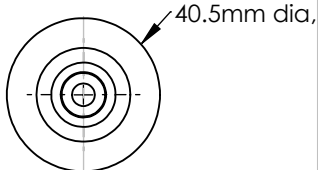

**Double Action Seat Complete  
0015A**

A

Wooden Seat Top  
0015

Wheel (40.5mm Dia)  
0020A

Seat Horn  
0021

Chassie  
0016 or 0017

Collar  
0018C

Axle  
0018E

Seat Axle Complete  
(Sub-assembly)  
0018A

Double Action Wheel  
Martinoli  
0020A

40.5mm dia.

Seat Chassis  
(165, 185 or 2 units to make up  
280mm Wheel Centres)  
0017

Seat Chassis  
(230mm Wheel Centres)  
0016