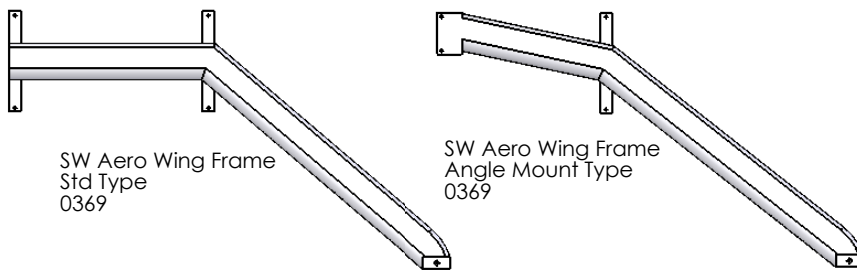

SC Aero Wing 2006A Frame
0368

M6 X 40mm Pan Hd Screw
0328G

SC Pitching Bushes
0104

SC Oarlock Axle Complete
0305

SC Oarlock Complete
0103

C

D

SC Aero Wing Frame
0368

Anodising
Per frame
0317D

Standard Scull Aero Wing Rigger

**Sculling Aero Wing Rigger Sets
Type: Standard**

- 0380 Aero Wing Single Scull
- 0381 Aero Wing Double Scull
- 0382 Aero Wing Quad Scull
- 0383 Aero Wing Coxed Quad Scull

SW Aero Wing Frame
Std Type
0369

SW Aero Wing Frame
Angle Mount Type
0369

**Sweep Aero Wing Rigger Sets
Type: Standard**

- 0385 Aero Wing Coxless Pair
- 0386 Aero Wing Coxed Four
- 0387 Aero Wing Coxless Four
- 0388 Aero Wing Eight