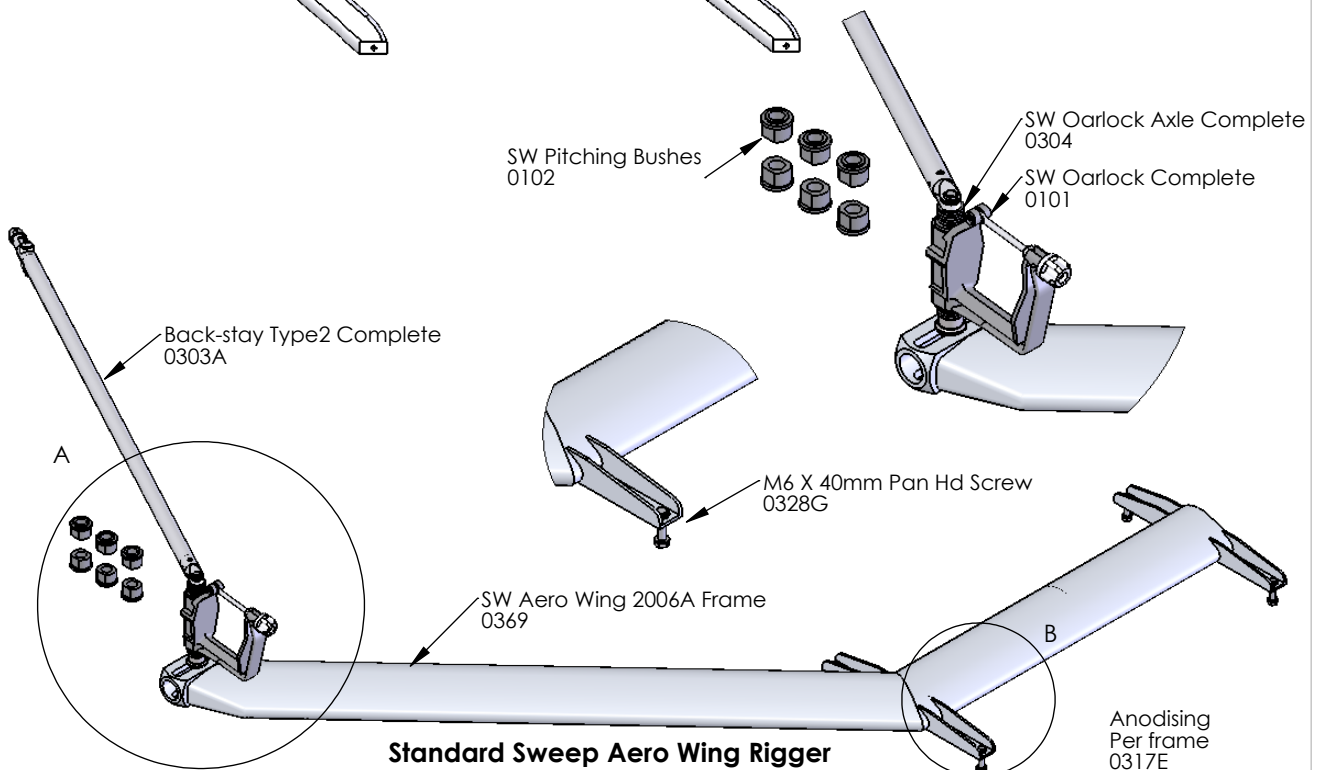

Anodising
Per frame
0317D

Standard Scull Aero Wing Rigger

**Sculling Aero Wing Rigger Sets
Type: Standard**

- 0380 Aero Wing Single Scull
- 0381 Aero Wing Double Scull
- 0382 Aero Wing Quad Scull
- 0383 Aero Wing Coxed Quad Scull

SW Aero Wing Frame
Std Type
0369

SW Aero Wing Frame
Angle Mount Type
0369

**Sweep Aero Wing Rigger Sets
Type: Standard**

- 0385 Aero Wing Coxless Pair
- 0386 Aero Wing Coxed Four
- 0387 Aero Wing Coxless Four
- 0388 Aero Wing Eight