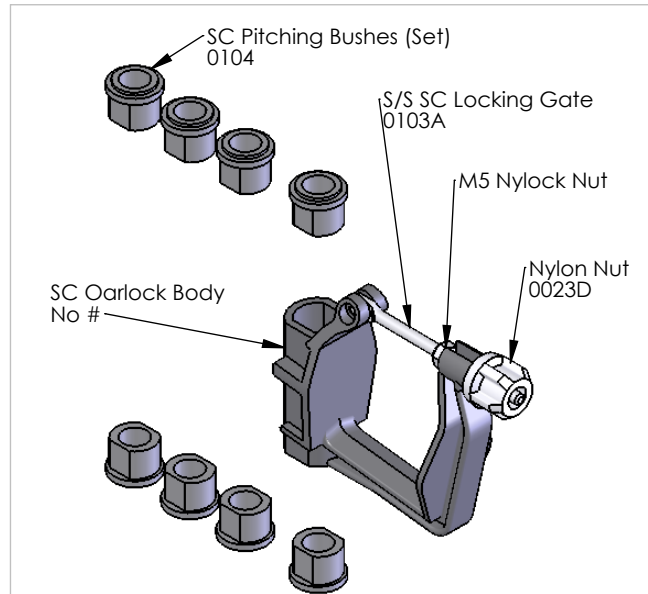

Sculling SMART Yoke Complete 0345A

Sculling Oarlock (Croker) Complete (Other names; Gate or Swivel) 0103

Hull Protection Plates Set 0311

Sculling Rigger Sets Complete:

- 0421 1X SMART Single Scull
- 0423 2X SMART Double Scull
- 0425 4X SMART Quad Scull
- 0433 4X+ SMART Coxed Quad Scull
- 0435 8X+ SMART Octerscull