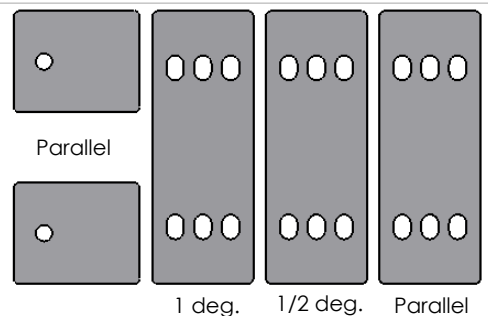

Sculling SMART Yoke Complete 0345A

Sculling Oarlock (Croker) Complete (Other names; Gate or Swivel) 0103

Hull Protection Plates Set 0311

Sculling Rigger Sets Complete:

- 0421 1X SMART Single Scull
- 0423 2X SMART Double Scull
- 0425 4X SMART Quad Scull
- 0433 4X+ SMART Coxed Quad Scull
- 0435 8X+ SMART Octerscull