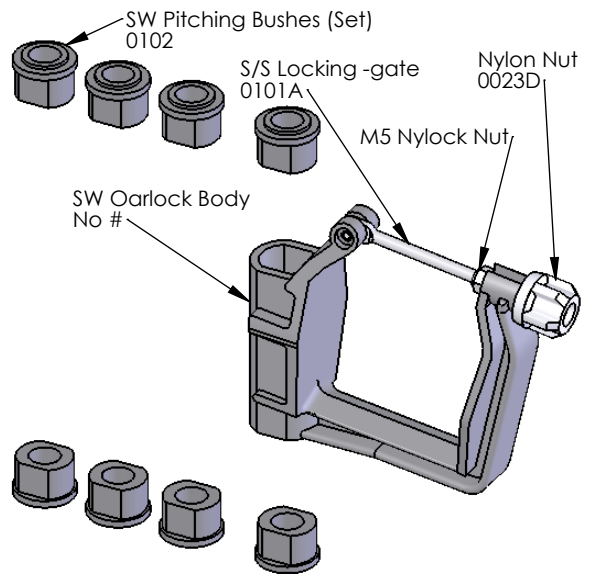

**Sweep Rigger Complete
SMART Type
0347**

Anodising
Per frame
0317B

Anodising
Per Yoke
0317C

**Sweep SMART Yoke Complete
0345A**

Height Washer
0005B

Sweep Rigger Sets Complete:

- 0427 2- SMART Coxless Pair
- 0429 4+ SMART Coxed Four
- 0430 4- SMART Coxless Four
- 0431 8+ SMART Eight

**Sweep Oarlock (Croker) Complete
(Other names; Gate or Swivel)
0101**

**Hull Protection Plates Set
0311**