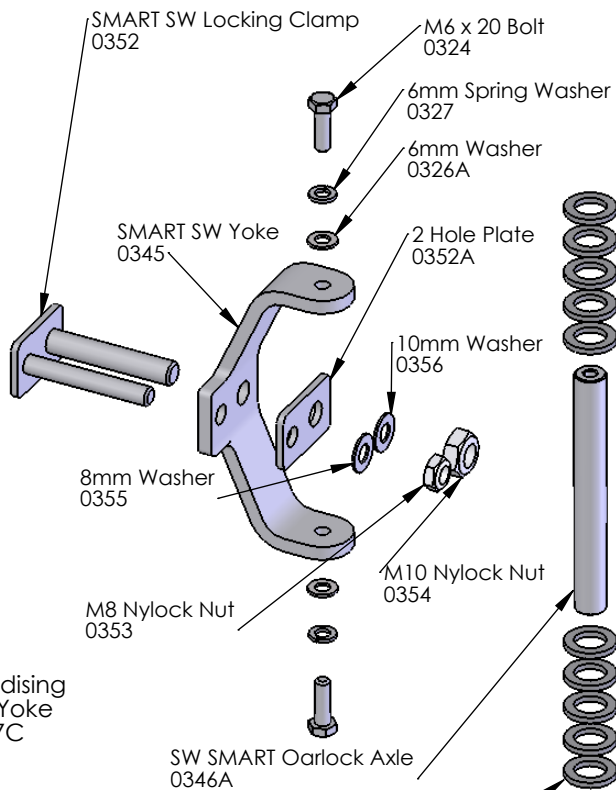

**Sweep Rigger Complete
SMART Type
0347**

Anodising
Per frame
0317B

Anodising
Per Yoke
0317C

**Sweep SMART Yoke Complete
0345A**

Height Washer
0005B

Sweep Rigger Sets Complete:

- 0427 2- SMART Coxless Pair
- 0429 4+ SMART Coxed Four
- 0430 4- SMART Coxless Four
- 0431 8+ SMART Eight

**Sweep Oarlock (Croker) Complete
(Other names; Gate or Swivel)
0101**

**Hull Protection Plates Set
0311**