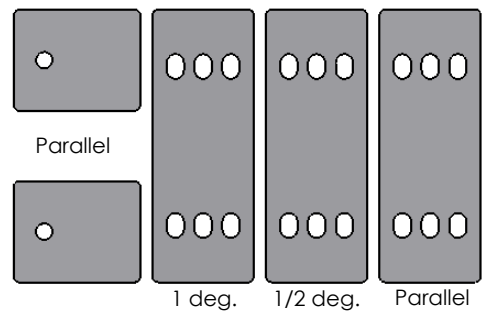

**Sweep Rigger Complete
SMART Type
0347**

Anodising
Per frame
0317B

Anodising
Per Yoke
0317C

**Sweep SMART Yoke Complete
0345A**

Height Washer
0005B

Sweep Rigger Sets Complete:

- 0427 2- SMART Coxless Pair
- 0429 4+ SMART Coxed Four
- 0430 4- SMART Coxless Four
- 0431 8+ SMART Eight

**Sweep Oarlock (Croker) Complete
(Other names; Gate or Swivel)
0101**

**Hull Protection Plates Set
0311**