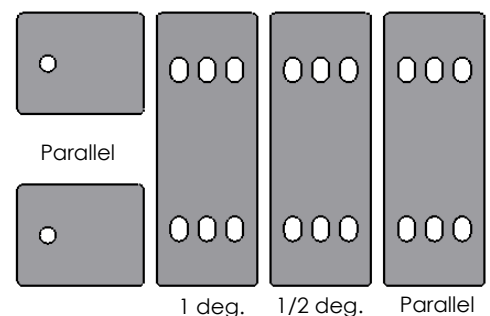

**Sculling Standard Oarlock Axle Assembly Complete 0305**

**Sculling Oarlock (Croker) Complete (Other names; Gate or Swivel) 0103**

**Sculling Rigger Sets Complete**

- 0401 1X Standard Single Scull
- 0403 2X Standard Double Scull
- 0405 4X Standard Quad Scull
- 0417 4X+ Standard Coxed Quad
- 0413 8X+ Standard Sculling Rig.

**Hull Protection Plates Set 0311**