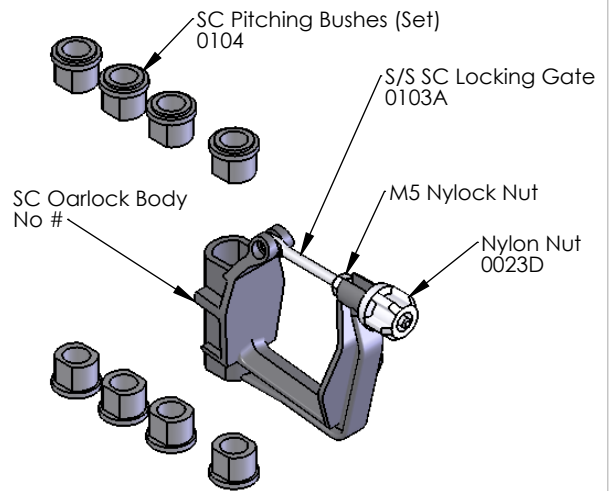

**Sculling Standard Oarlock Axle Assembly Complete 0305**

**Sculling Oarlock (Croker) Complete (Other names; Gate or Swivel) 0103**

**Sculling Rigger Sets Complete**

- 0401 1X Standard Single Scull
- 0403 2X Standard Double Scull
- 0405 4X Standard Quad Scull
- 0417 4X+ Standard Coxed Quad
- 0413 8X+ Standard Sculling Rig.

**Hull Protection Plates Set 0311**